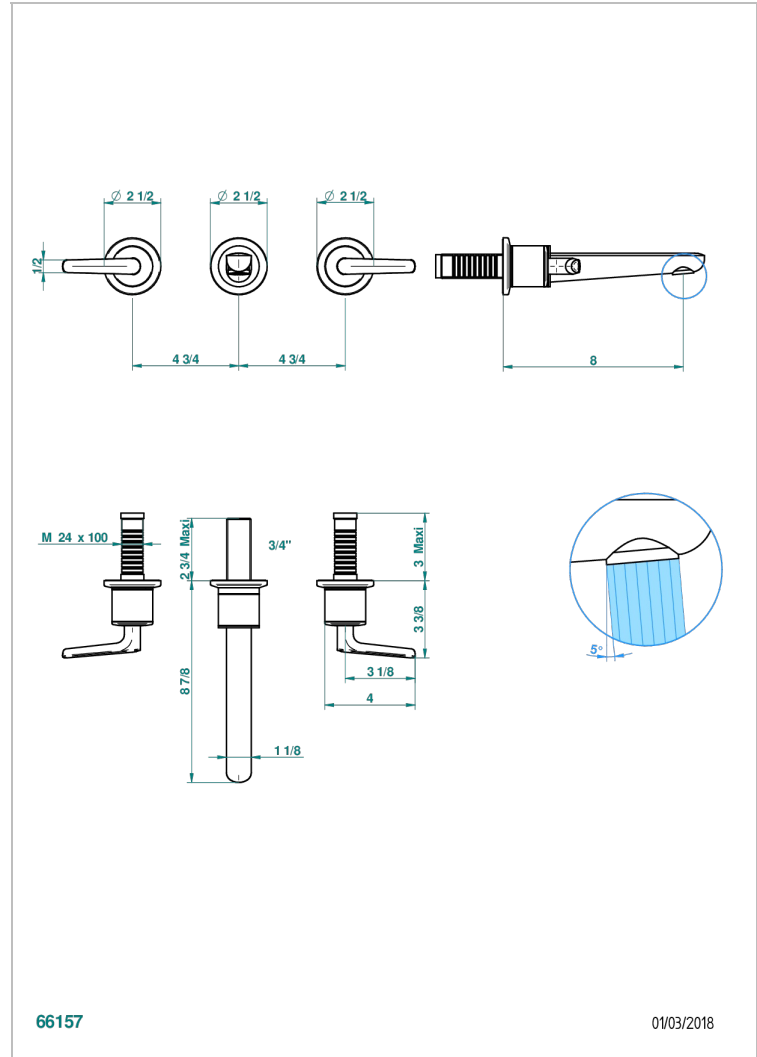

SYSTEM SMOOTH METAL WITH LEVER

G9B-41GB

Trim only for wall mounted 3-hole bath mixer

66157

01/03/2018

CHARACTERISTIC

- System Smooth Metal with lever
- Trim only for wall mounted 3-hole bath mixer

RELATED SKU'S

- Ref. G00-40AC Rough parts for wall mounted 3 hole mixer, cross handle version
- Ref. G00-40AM Rough parts for wall mounted 3 hole mixer, lever handle version

AVAILABLE FINITIONS

Antique nickel - H28
Black ceram - D30
Blush PVD - H62
Brass color PVD - H49
Brown bronze color PVD - F33
Gold color PVD - H52