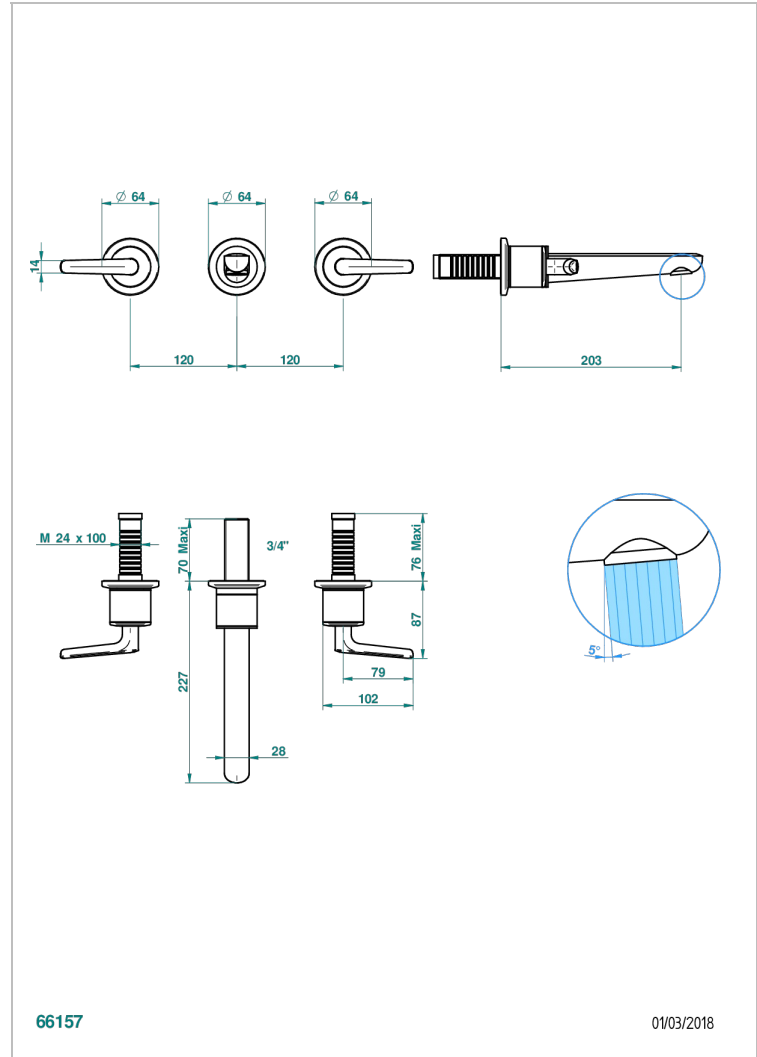

SYSTEM SMOOTH METAL WITH LEVER

G9B-41GB

Trim only for wall mounted 3-hole bath mixer

THG[®]
PARIS

CHARACTERISTIC

- System Smooth Metal with lever
- Trim only for wall mounted 3-hole bath mixer

RELATED SKU'S

- Ref. G00-40AC Rough parts for wall mounted 3 hole mixer, cross handle version
- Ref. G00-40AM Rough parts for wall mounted 3 hole mixer, lever handle version

AVAILABLE FINITIONS

Antique nickel - H28
Black ceram - D30
Blush PVD - H62
Brass color PVD - H49
Brown bronze color PVD - F33
Gold color PVD - H52

Nickel color PVD - H55
Polished chrome (color finish) - A02
Polished chrome with gold inlay - GA1
Polished gold (color finish) - F01
Polished nickel - B01
Soft gold - F30

Soft matt gold - F31
Umber PVD - H66
Varnished matt antique red copper (color finish) - H07