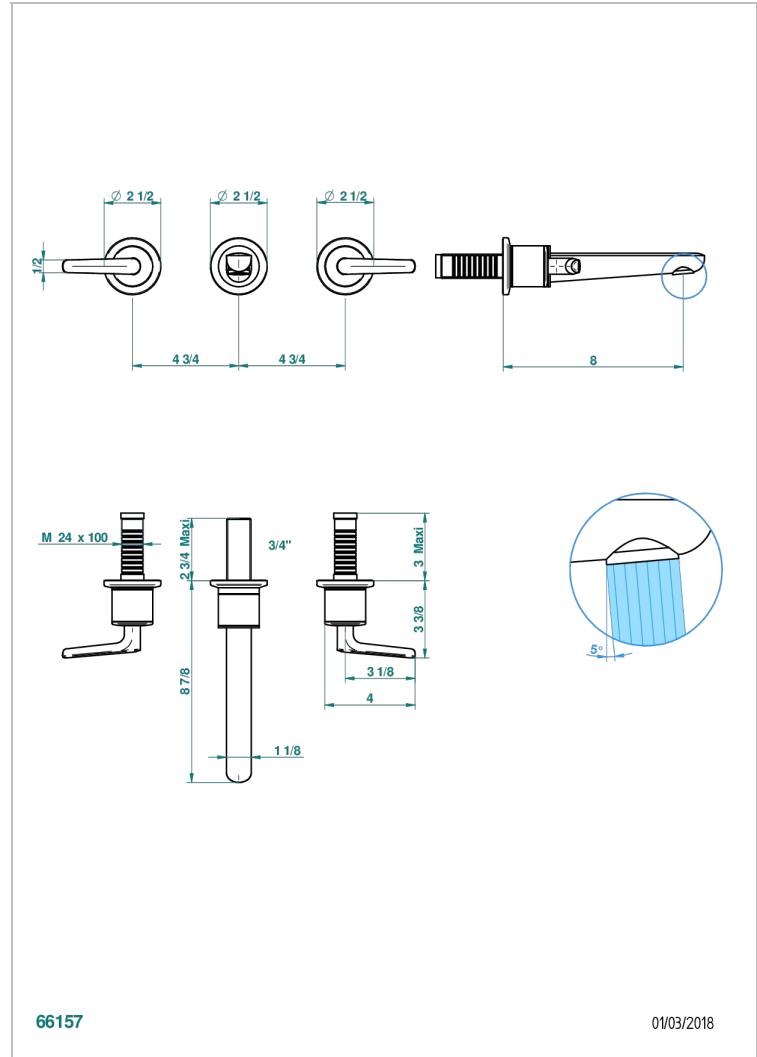

# SYSTEM SMOOTH METAL WITH LEVER

G9B-41GB

Trim only for wall mounted 3-hole bath mixer

66157

01/03/2018

## CHARACTERISTIC

- System Smooth Metal with lever
- Trim only for wall mounted 3-hole bath mixer

## RELATED SKU'S

- Ref. G00-40AC Rough parts for wall mounted 3 hole mixer, cross handle version
- Ref. G00-40AM Rough parts for wall mounted 3 hole mixer, lever handle version