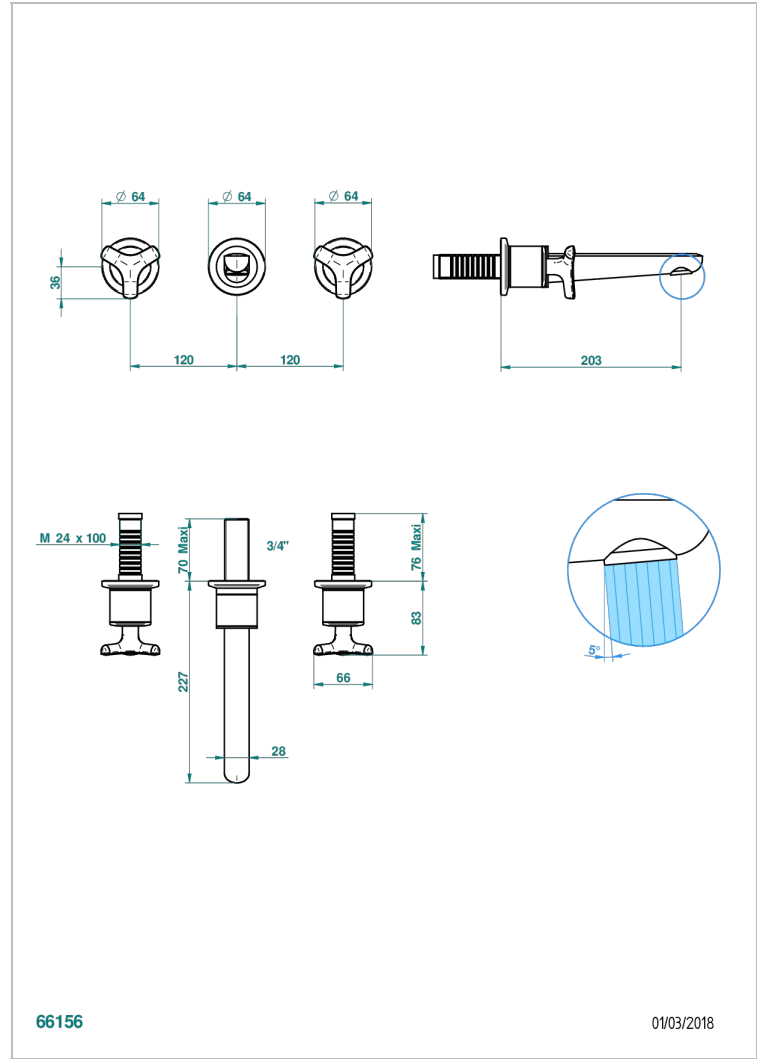

SYSTEM SMOOTH METAL

G9A-41GB

Trim for wall mounted 3-hole bath set only

66156

01/03/2018

CHARACTERISTIC

- System Smooth Metal
- Trim for wall mounted 3-hole bath set only

RELATED SKU'S

- Ref. G00-40AM/US Rough parts for wall set (one counter clockwise and one clockwise cartridges)

AVAILABLE FINITIONS

Black ceram - D30
Blush PVD - H62
Brass color PVD - H49
Brown bronze color PVD - F33
Chrome polished - A02
Copper antique matt, coated - H07