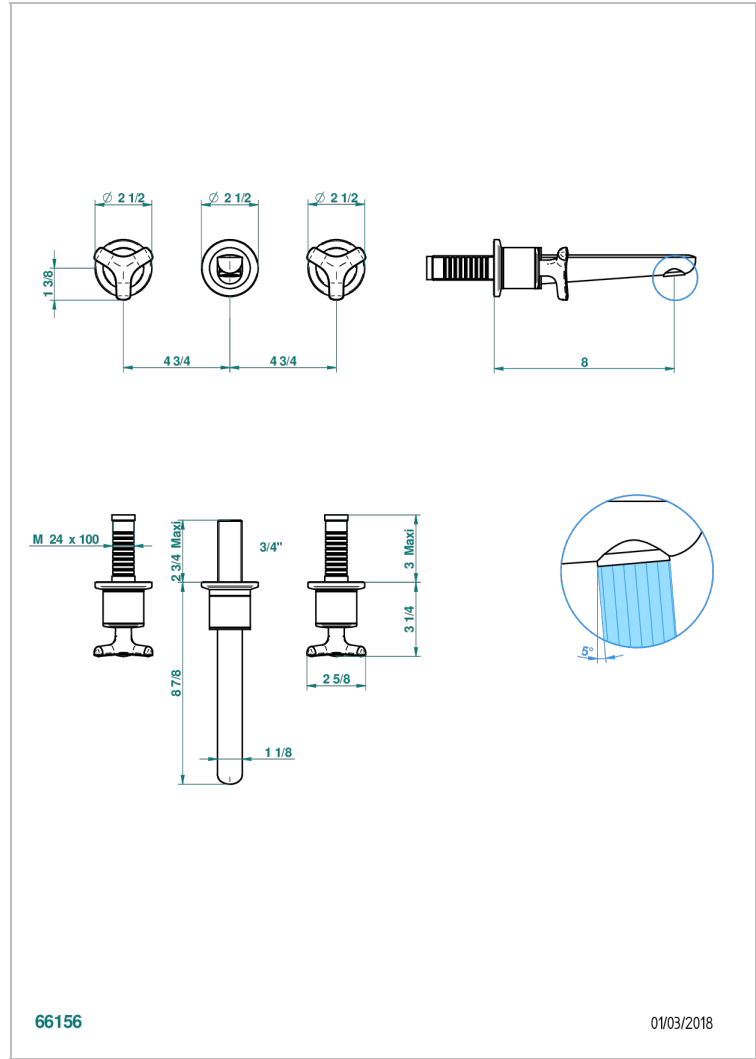

SYSTEM SMOOTH METAL

G9A-41GB

Trim for wall mounted 3-hole bath set only

THG[®]
PARIS

CHARACTERISTIC

- System Smooth Metal
- Trim for wall mounted 3-hole bath set only

RELATED SKU'S

- Ref. G00-40AM/US Rough parts for wall set (one counter clockwise and one clockwise cartridges)