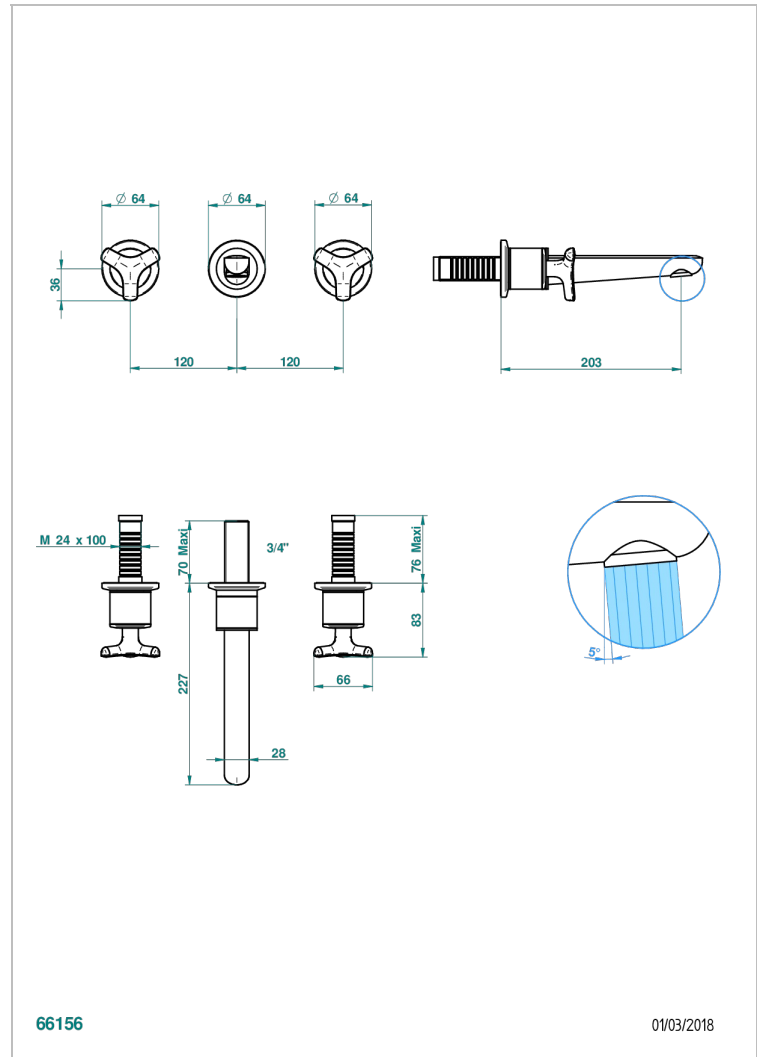

# SYSTEM SMOOTH METAL

G9A-41GB

Trim only for wall mounted 3-hole bath mixer

THG<sup>®</sup>  
PARIS

66156

01/03/2018

## CARACTERÍSTICAS

- System Smooth Metal
- Trim only for wall mounted 3-hole bath mixer

## PRODUCTOS RELACIONADOS

- Ref. G00-40AC Rough parts for wall mounted 3 hole mixer, cross handle version
- Ref. G00-40AM Rough parts for wall mounted 3 hole mixer, lever handle version