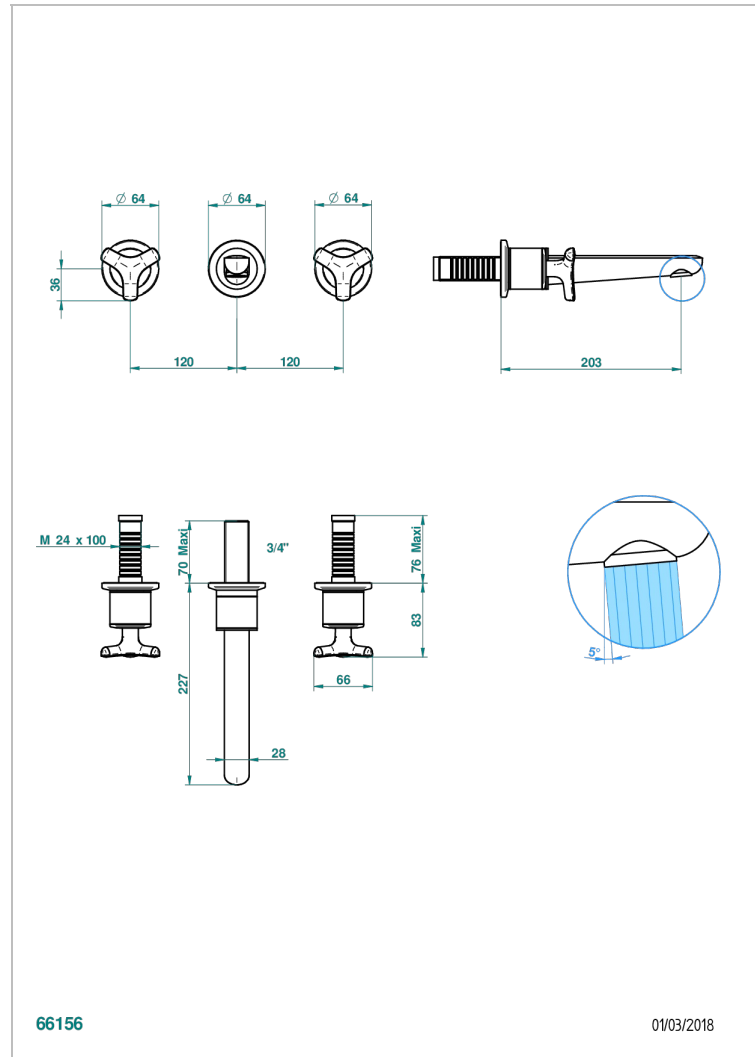

# SYSTEM SMOOTH METAL

G9A-41GB

Trim only for wall mounted 3-hole bath mixer

THG<sup>®</sup>  
PARIS

## CHARACTERISTIC

- System Smooth Metal
- Trim only for wall mounted 3-hole bath mixer

## RELATED SKU'S

- Ref. G00-40AC Rough parts for wall mounted 3 hole mixer, cross handle version
- Ref. G00-40AM Rough parts for wall mounted 3 hole mixer, lever handle version