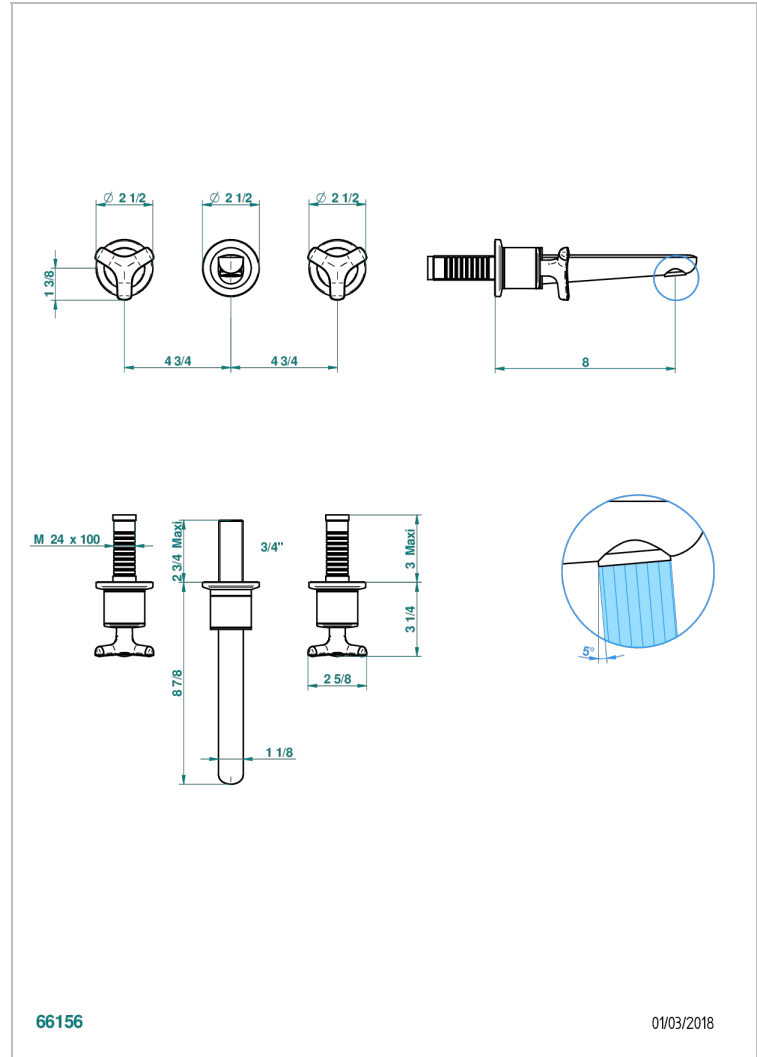

SYSTEM SMOOTH METAL

G9A-41GB

Trim only for wall mounted 3-hole bath mixer

CHARACTERISTIC

- System Smooth Metal
- Trim only for wall mounted 3-hole bath mixer

RELATED SKU'S

- Ref. G00-40AC Rough parts for wall mounted 3 hole mixer, cross handle version
- Ref. G00-40AM Rough parts for wall mounted 3 hole mixer, lever handle version