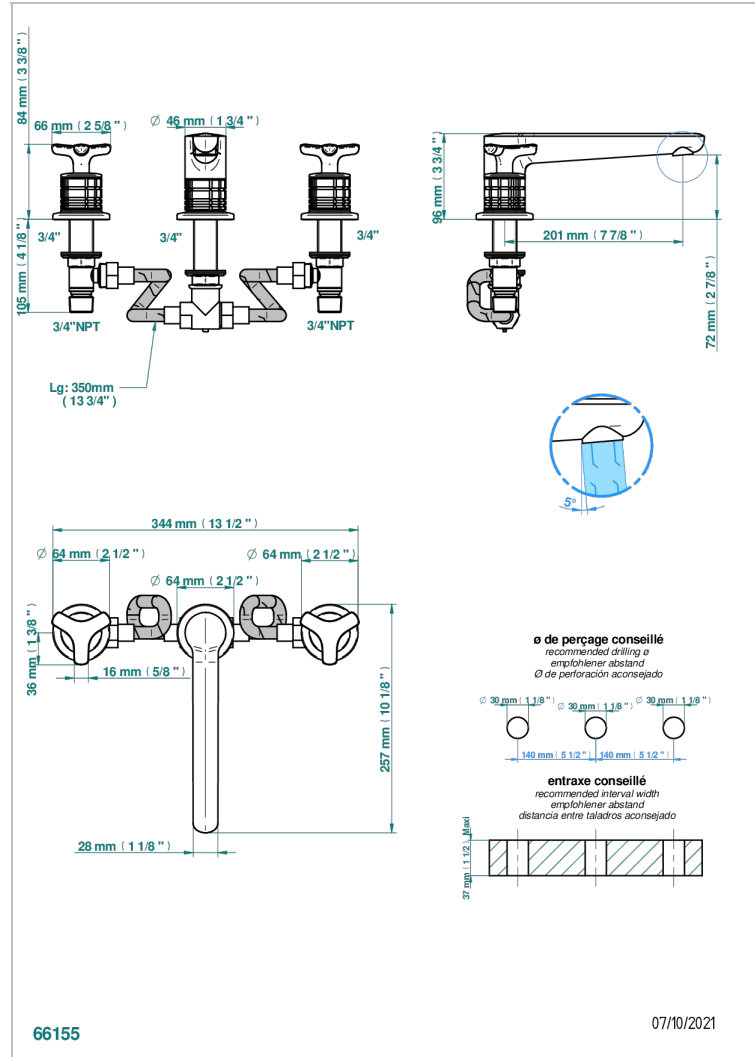

SYSTEM CRYSTAL

G9J-25

Rim mounted 3-hole bath mixer, goliath spout

CHARACTERISTIC

- ACS : 18ACCLY403

STANDARDS

AVAILABLE FINITIONS

Antique nickel - H28
Black ceram - D30
Blush PVD - H62
Brass color PVD - H49
Brown bronze color PVD - F33
Gold color PVD - H52