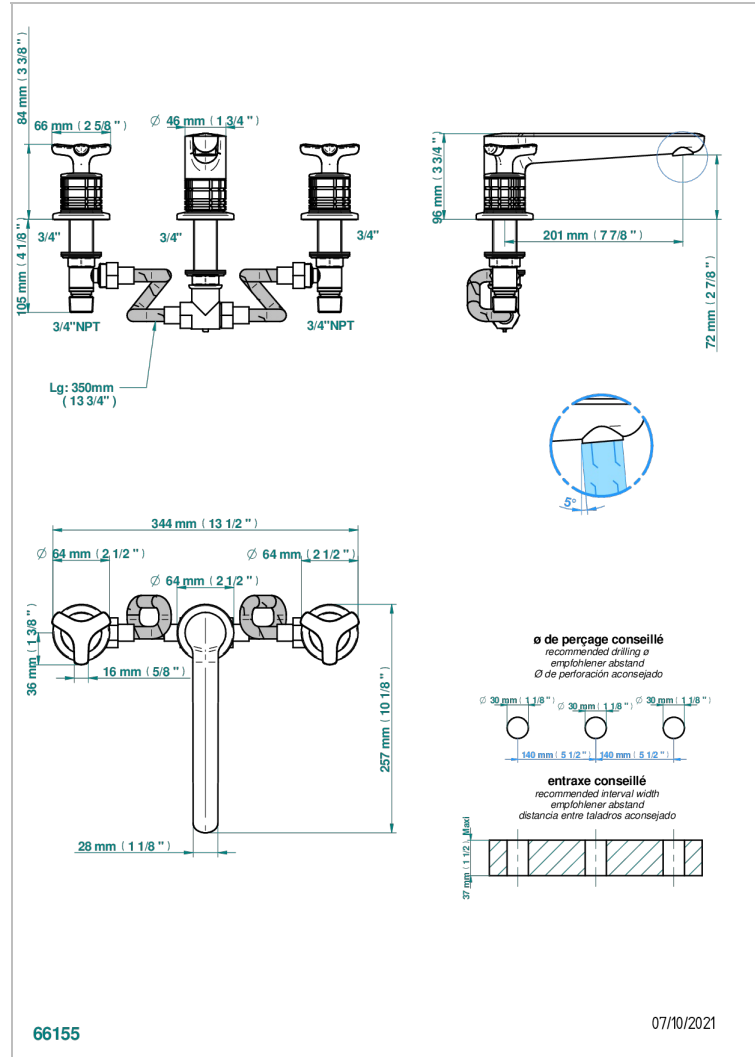

# SYSTEM CRYSTAL

G9J-25

Rim mounted 3-hole bath mixer, goliath spout

## CHARACTERISTIC

- ACS : 18ACCLY403