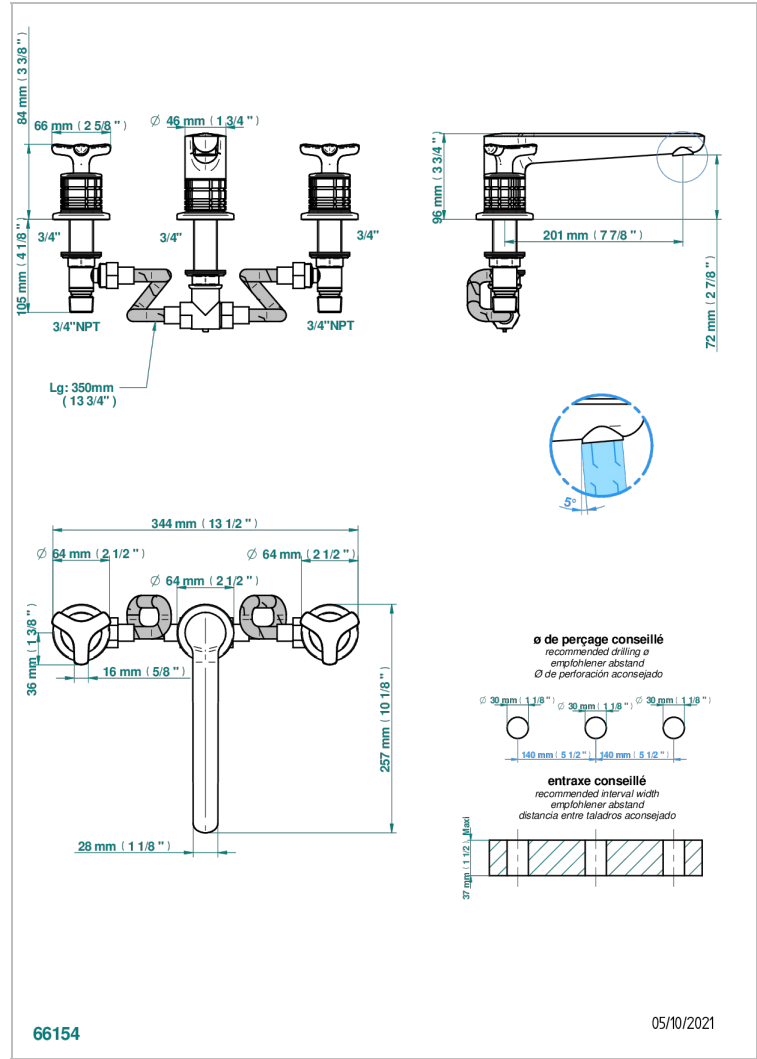

# SYSTEM HOWLITE

G9G-25US

Roman tub set with 3/4" valves