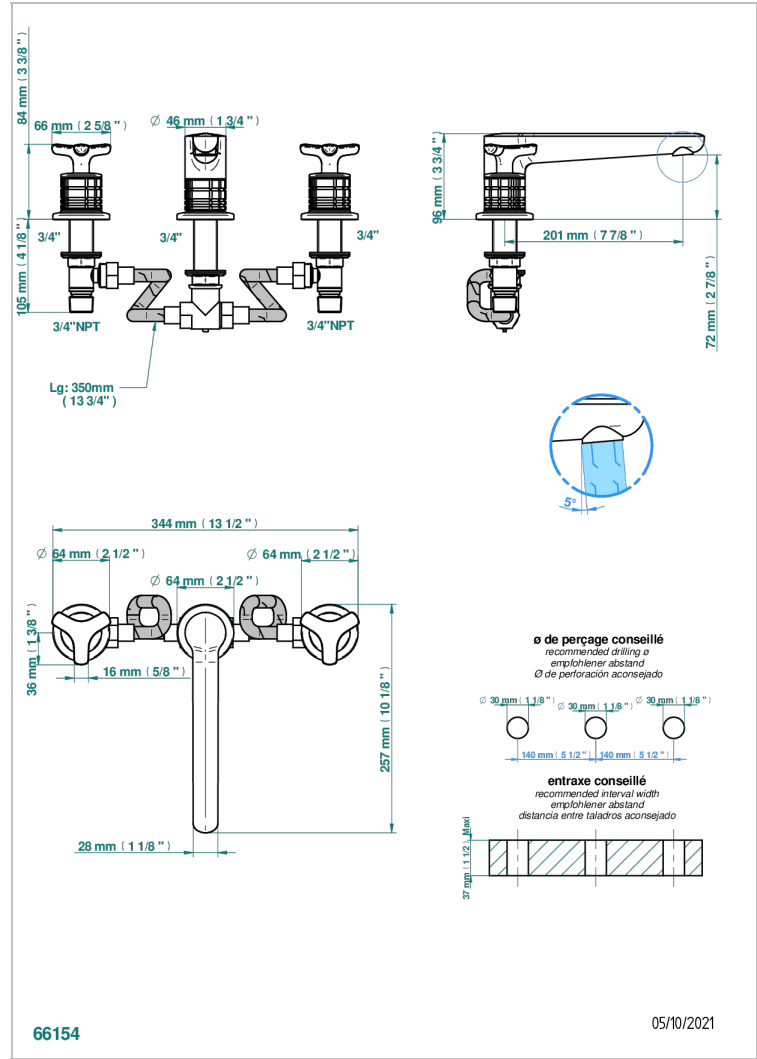

SYSTEM HOWLITE

G9G-25

Rim mounted 3-hole bath mixer, goliath spout

CHARACTERISTIC

- ACS : 18ACCLY403

STANDARDS

AVAILABLE FINITIONS

Antique nickel - H28
Black ceram - D30
Blush PVD - H62
Brass color PVD - H49
Brown bronze color PVD - F33
Gold color PVD - H52