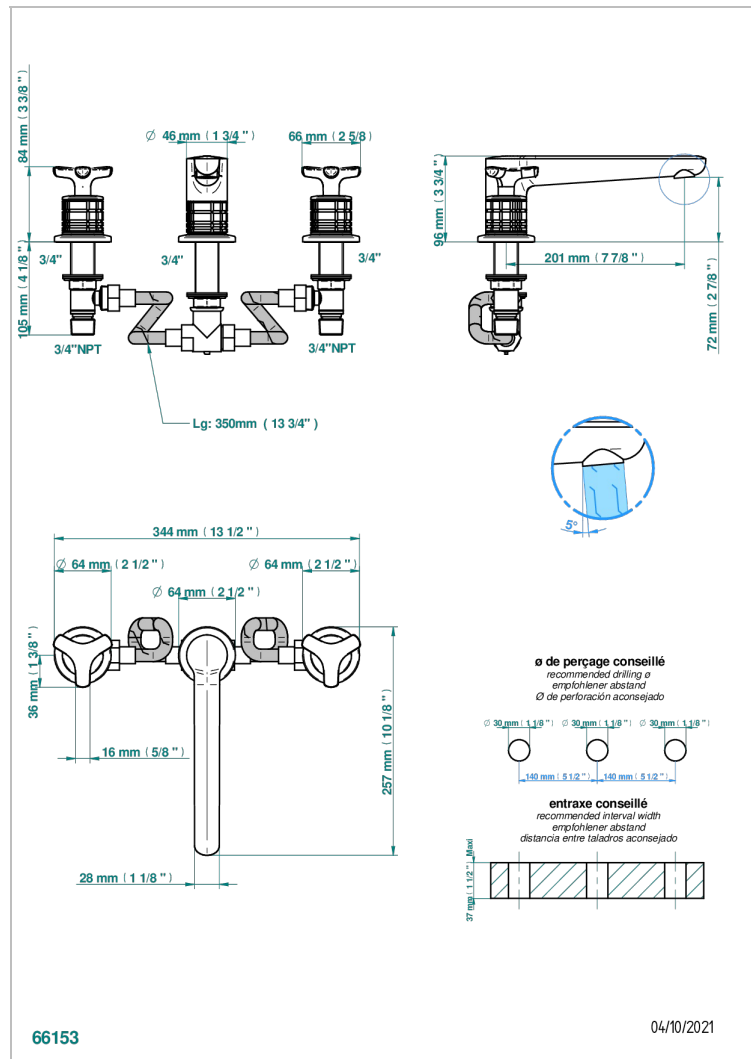

SYSTEM SQUARED METAL

G9E-25

Rim mounted 3-hole bath mixer, goliath spout

THG[®]
PARIS

CHARACTERISTIC

- ACS : 18ACCLY403

STANDARDS

AVAILABLE FINITIONS