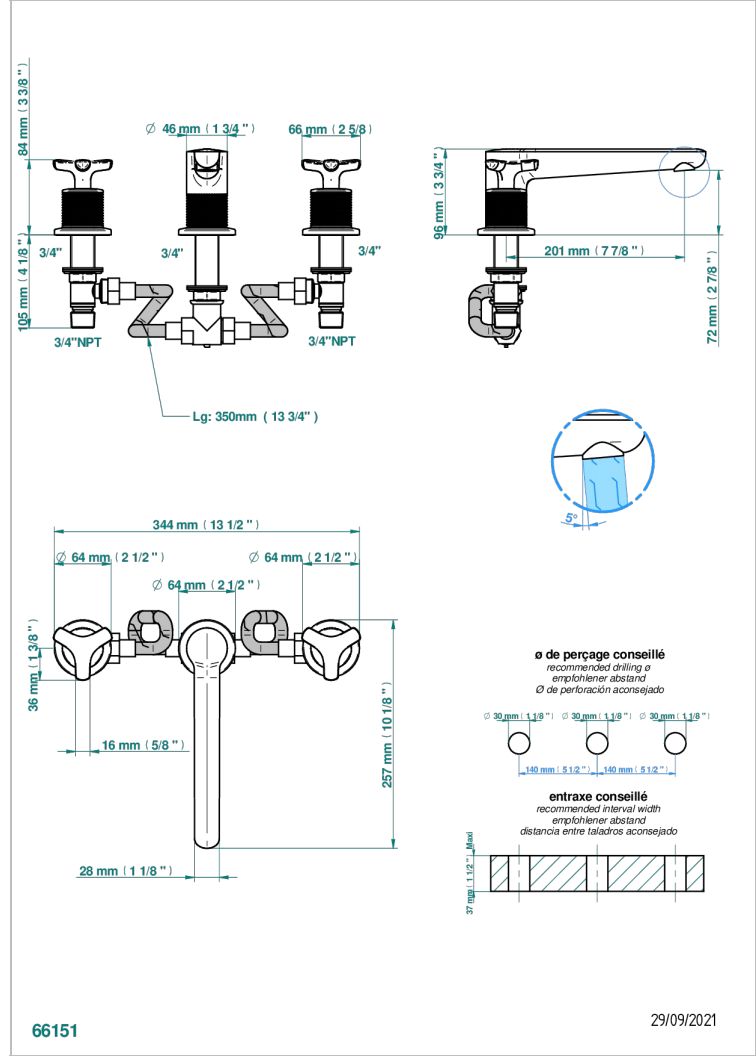

# SYSTEM DIAMOND METAL

G9C-25

Rim mounted 3-hole bath mixer, goliath spout

## CHARACTERISTIC

- ACS : 18ACCLY403