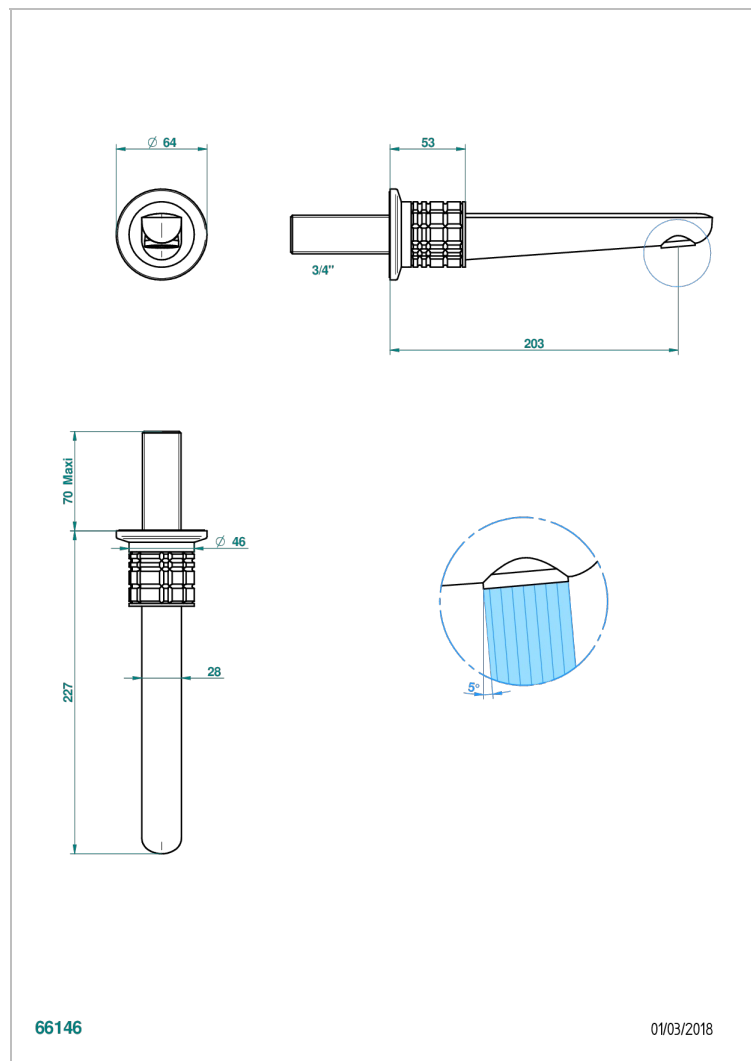

# SYSTEM SQUARED METAL WITH LEVER HANDLES

G9F-42GB

Bath spout, wall mounted

## CHARACTERISTIC

- System Squared Metal with lever handles
- Bath spout, wall mounted