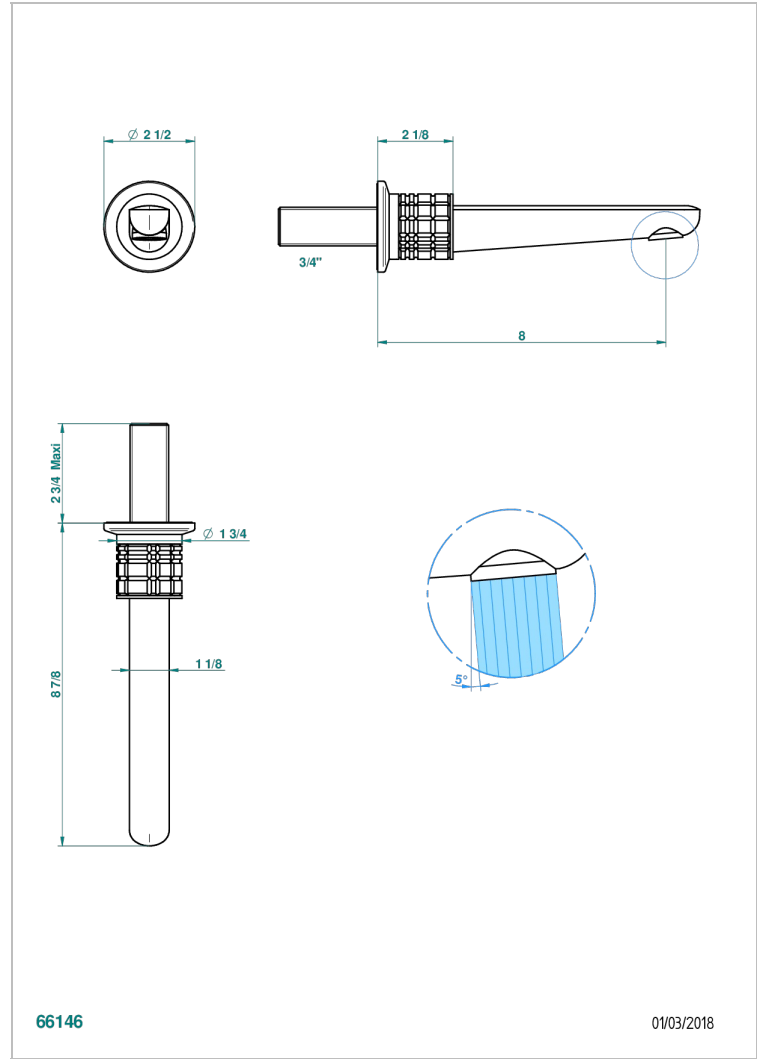

SYSTEM SQUARED METAL WITH LEVER

G9F-42GB

Wall mounted bath spout, without T junction

THG[®]
PARIS

CARACTERÍSTICAS

- System Squared Metal with lever
- Wall mounted bath spout, without T junction

ACABADOS DISPONIBLES

Bronce claro - D01
Cerámica negra mate - D30
Cobre viejo mate - H07
Cromo - A02
Cromo mate - C02
Dorado - F01

Dorado mate - F07
Dorado pálido - F30
Dorado pálido mate (sin barniz) - F31
Níquel - B01
Níquel mate - C01
Níquel viejo - H28