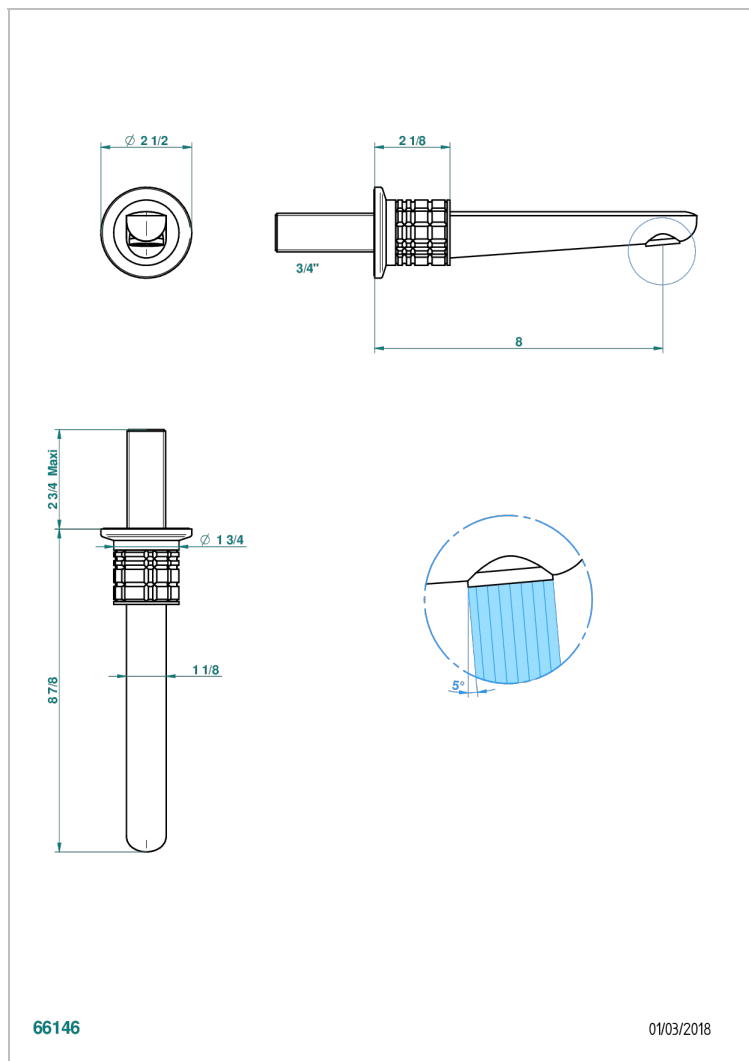

SYSTEM SQUARED METAL WITH LEVER HANDLES

G9F-42GB

Bath spout, wall mounted

CHARACTERISTIC

- System Squared Metal with lever handles
- Bath spout, wall mounted

AVAILABLE FINITIONS

Black ceram - D30
Blush PVD - H62
Brass color PVD - H49
Brown bronze color PVD - F33
Chrome polished - A02
Copper antique matt, coated - H07