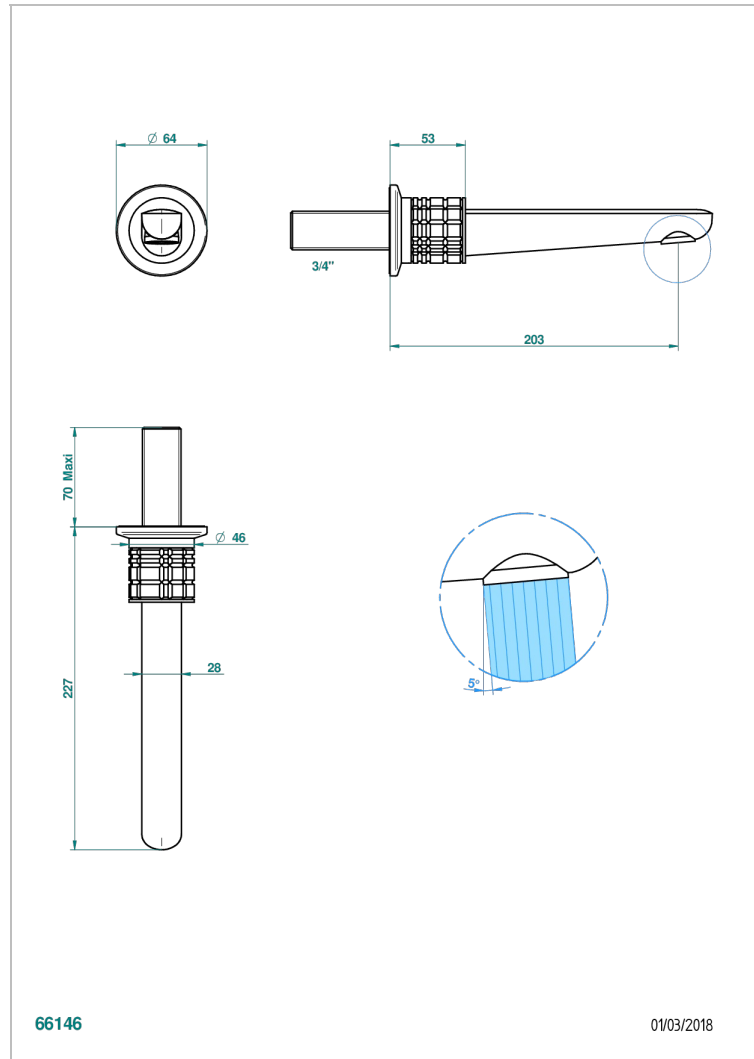

SYSTEM SQUARED METAL WITH LEVER

G9F-42GB

Wall mounted bath spout, without T junction

THG[®]
PARIS

CARACTERÍSTICAS

- System Squared Metal with lever
- Wall mounted bath spout, without T junction

ACABADOS DISPONIBLES

Bronce claro - D01
Cerámica negra mate - D30
Cobre viejo mate - H07
Cromo - A02
Cromo mate - C02
Dorado - F01

Dorado mate - F07
Dorado pálido - F30
Dorado pálido mate (sin barniz) - F31
Níquel - B01
Níquel mate - C01
Níquel viejo - H28