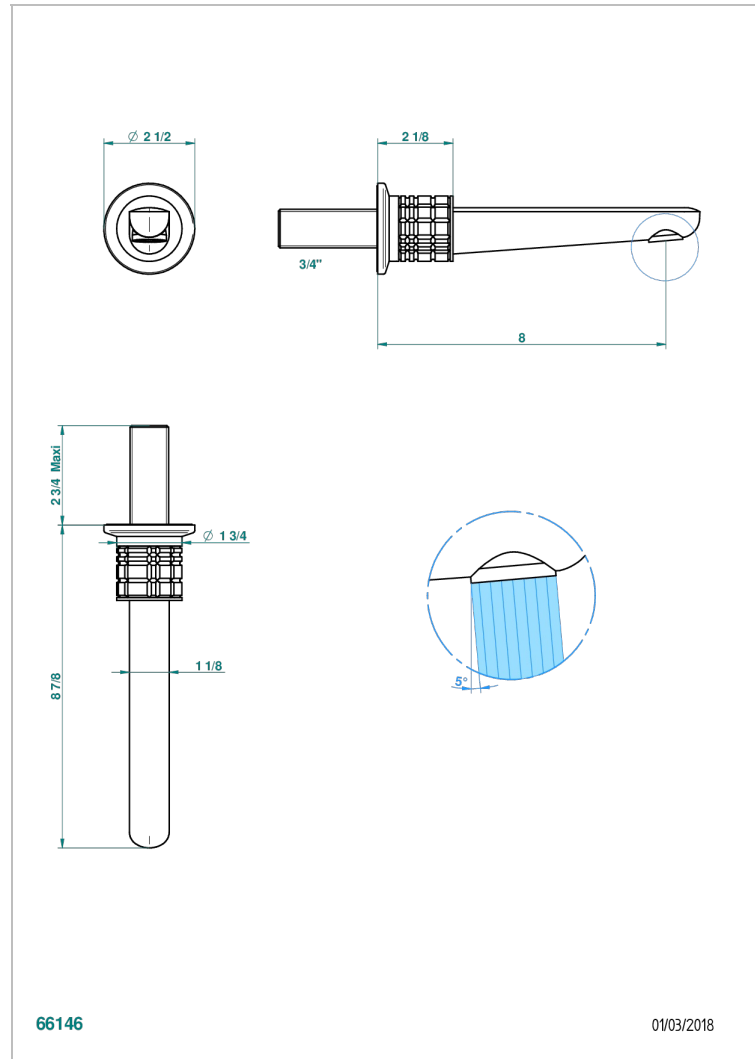

SYSTEM SQUARED METAL WITH LEVER

G9F-42GB

Wall mounted bath spout, without T junction

THG[®]
PARIS

CARACTERÍSTICAS

- System Squared Metal with lever
- Wall mounted bath spout, without T junction

ACABADOS DISPONIBLES

Bronce claro - D01
Cerámica negra mate - D30
Cobre viejo mate - H07
Cromo - A02
Cromo mate - C02
Dorado - F01

Dorado mate - F07
Dorado pálido - F30
Dorado pálido mate (sin barniz) - F31
Níquel - B01
Níquel mate - C01
Níquel viejo - H28