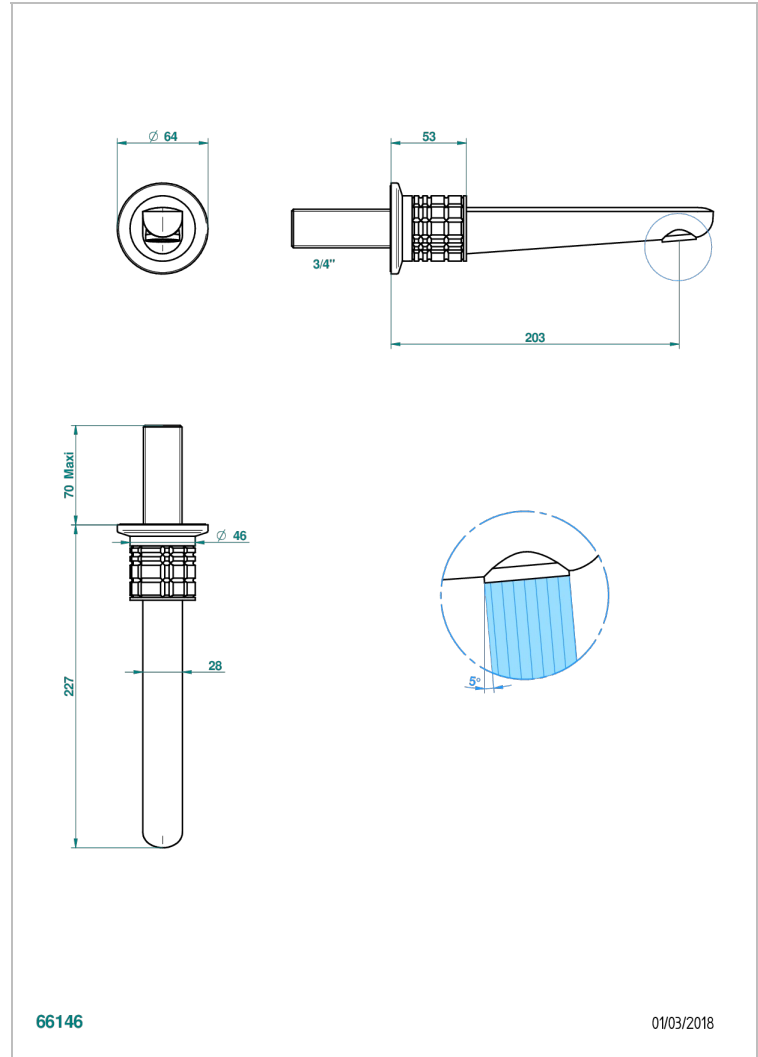

# SYSTEM SQUARED METAL

G9E-42GB

Wall mounted bath spout, without T junction

THG<sup>®</sup>  
PARIS

66146

01/03/2018

## CARACTERÍSTICAS

- System Squared Metal
- Wall mounted bath spout, without T junction