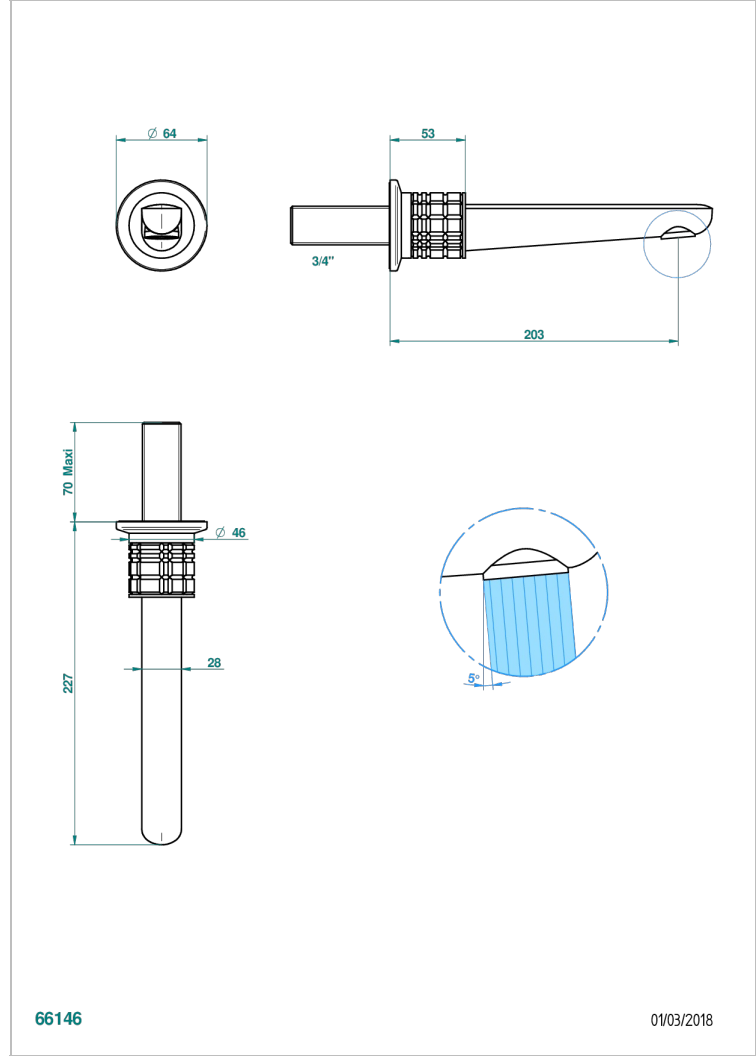

SYSTEM SQUARED METAL

G9E-42GB

Bath spout, wall mounted

THG[®]
PARIS

66146

01/03/2018

CHARACTERISTIC

- System Squared Metal
- Bath spout, wall mounted