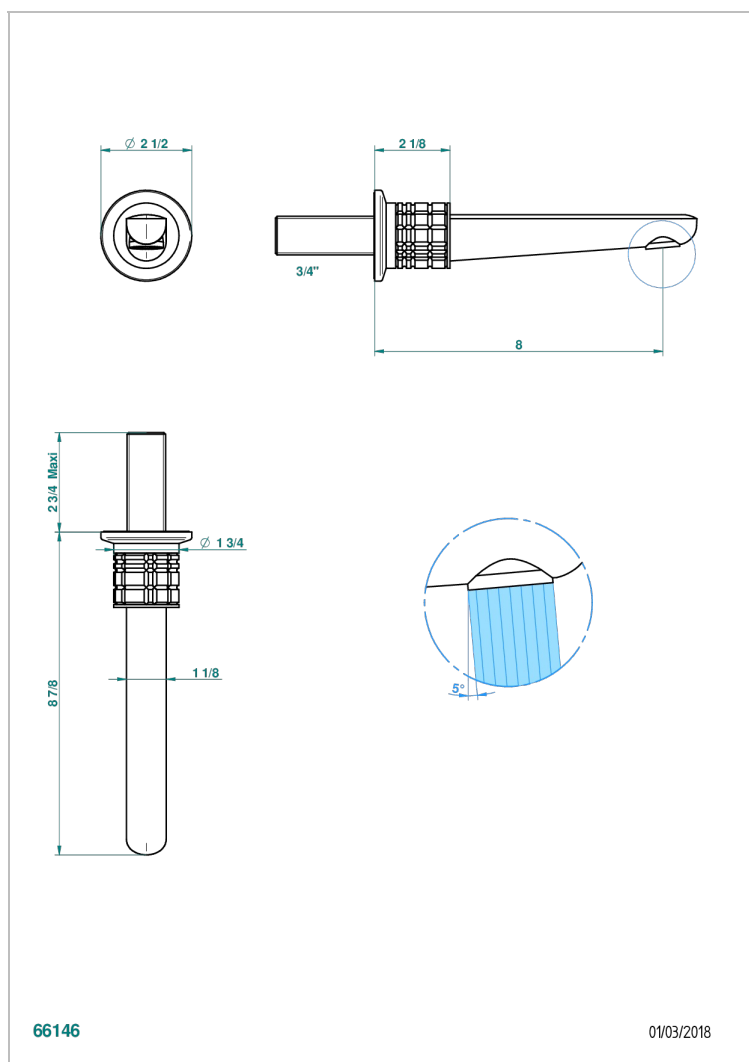

SYSTEM SQUARED METAL

G9E-42GB

Bath spout, wall mounted

THG[®]
PARIS

CHARACTERISTIC

- System Squared Metal
- Bath spout, wall mounted

AVAILABLE FINITIONS

Black ceram - D30
Blush PVD - H62
Brass color PVD - H49
Brown bronze color PVD - F33
Chrome polished - A02
Copper antique matt, coated - H07

Matt nickel (American satin) - C01
Matt nickel color PVD - H56
Nickel antique / Sovereign - H28
Nickel color PVD - H55
Nickel polished - B01
Polished chrome with gold inlay - GA1

Soft gold - F30
Soft matt gold - F31
Umber PVD - H66