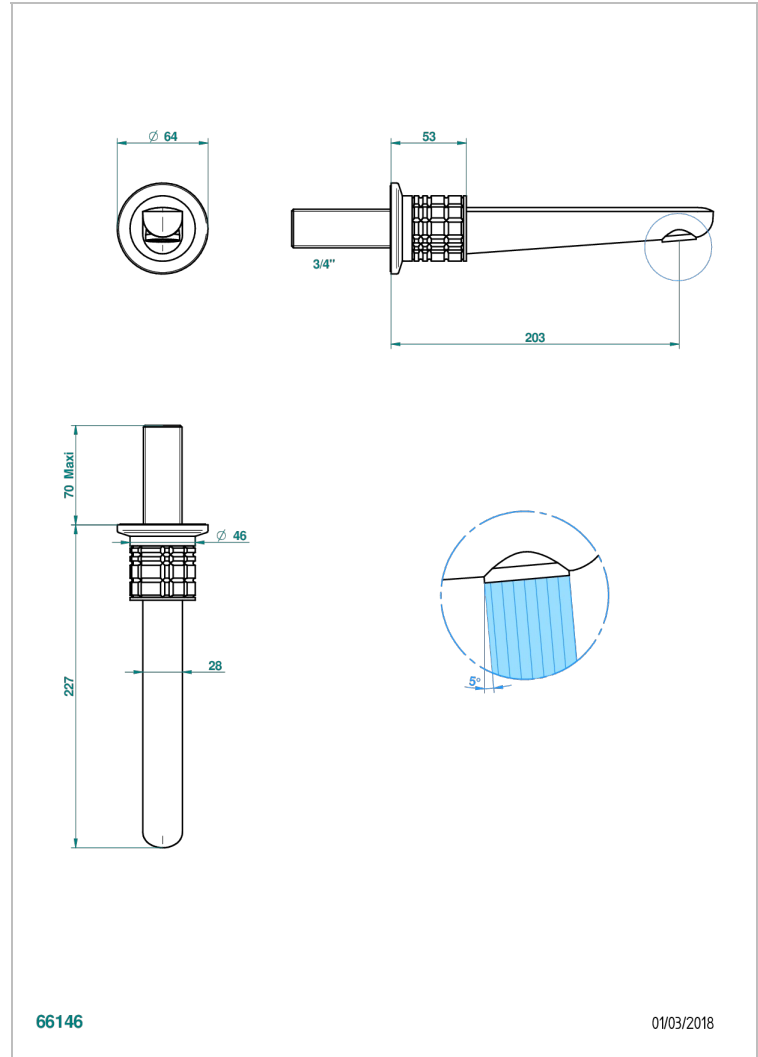

# SYSTEM SQUARED METAL

G9E-42GB

Wall mounted bath spout, without T junction

THG<sup>®</sup>  
PARIS

## CARACTERÍSTICAS

- System Squared Metal
- Wall mounted bath spout, without T junction