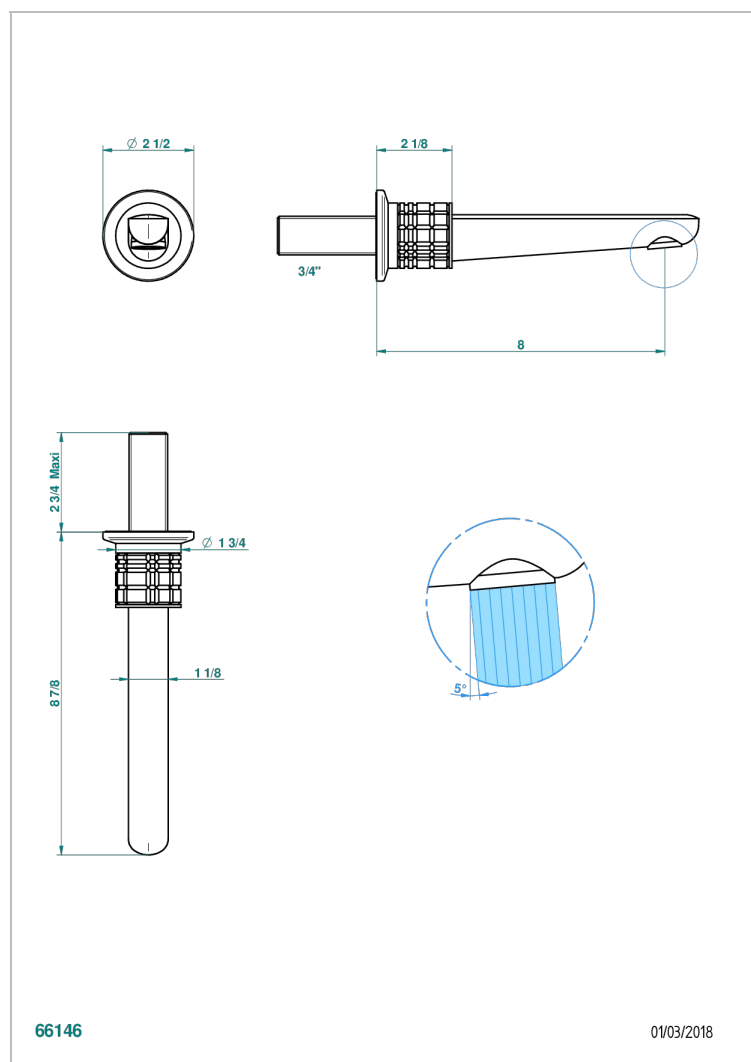

SYSTEM SQUARED METAL

G9E-42GB

Wall mounted bath spout, without T junction

THG[®]
PARIS

CARACTERÍSTICAS

- System Squared Metal
- Wall mounted bath spout, without T junction

ACABADOS DISPONIBLES

Bronce claro - D01
Cerámica negra mate - D30
Cobre viejo mate - H07
Cromo - A02
Cromo mate - C02
Dorado - F01

Dorado mate - F07
Dorado pálido - F30
Dorado pálido mate (sin barniz) - F31
Níquel - B01
Níquel mate - C01
Níquel viejo - H28

Polished chrome with gold inlay - GA1
Pvd blush - H62
Pvd blush mate - H60
Pvd color latón - H49
Pvd color latón mate - H50
Pvd color níquel - H55