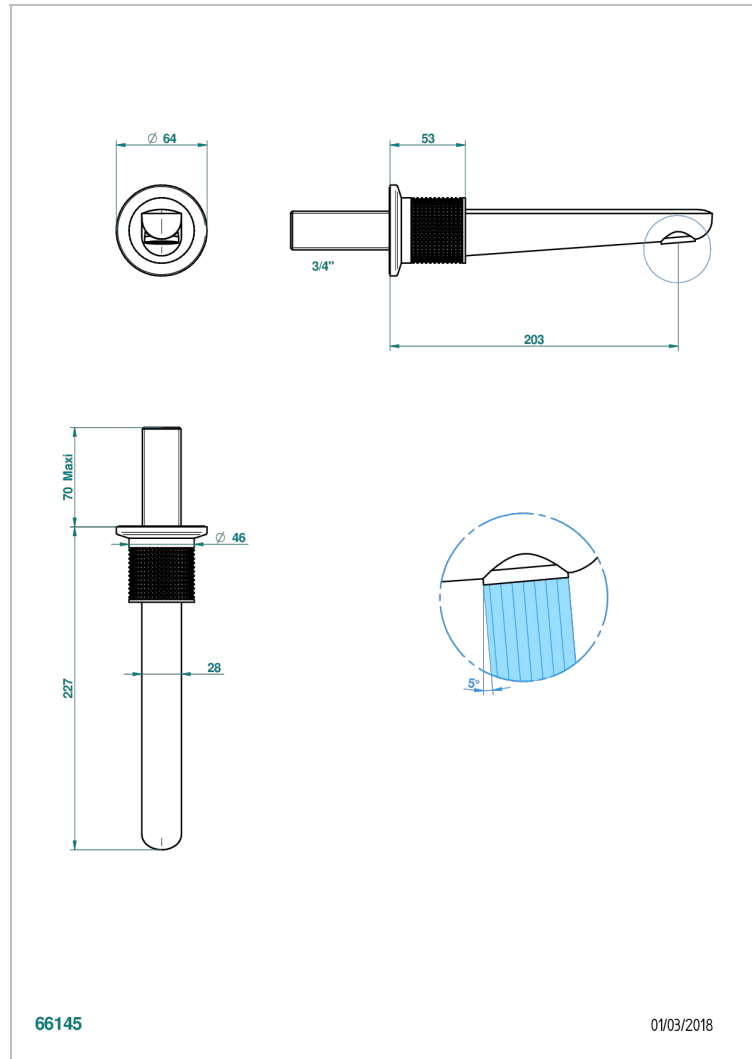

# SYSTEM DIAMOND METAL WITH LEVER

G9D-42GB

Wall mounted bath spout, without T junction

THG<sup>®</sup>  
PARIS

## CARACTERÍSTICAS

- System Diamond Metal with lever
- Wall mounted bath spout, without T junction