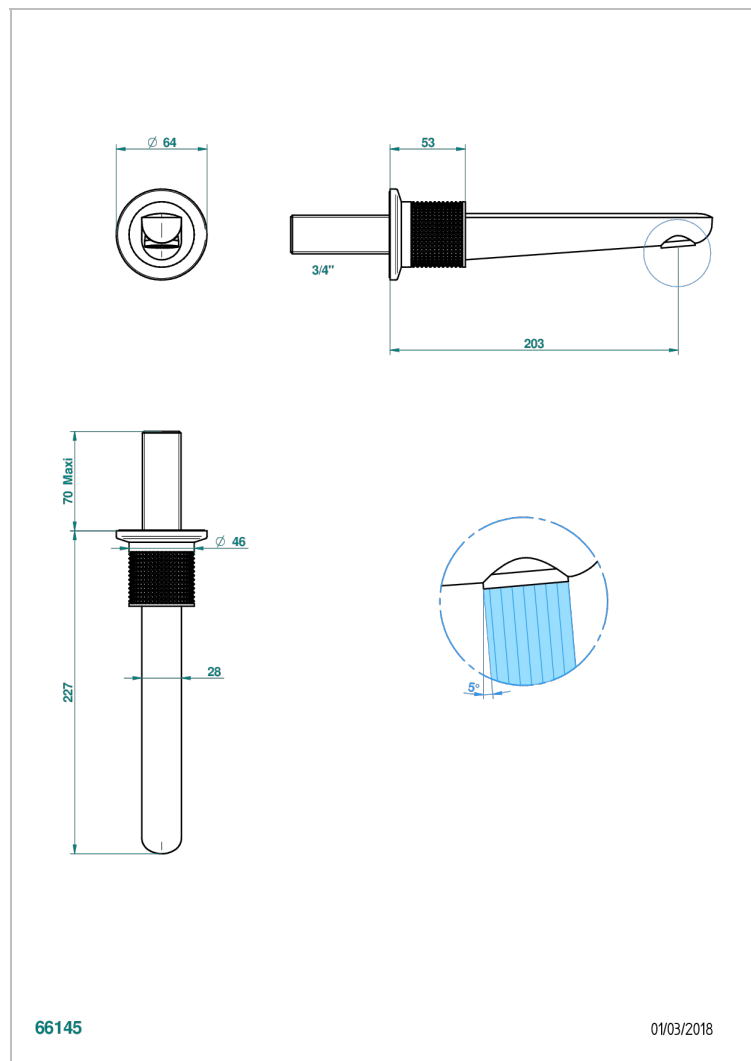

SYSTEM DIAMOND METAL WITH LEVER HANDLES

G9D-42GB

Bath spout, wall mounted

CHARACTERISTIC

- System Diamond Metal with lever handles
- Bath spout, wall mounted

AVAILABLE FINITIONS

Black ceram - D30
Blush PVD - H62
Brass color PVD - H49
Brown bronze color PVD - F33
Chrome polished - A02
Copper antique matt, coated - H07