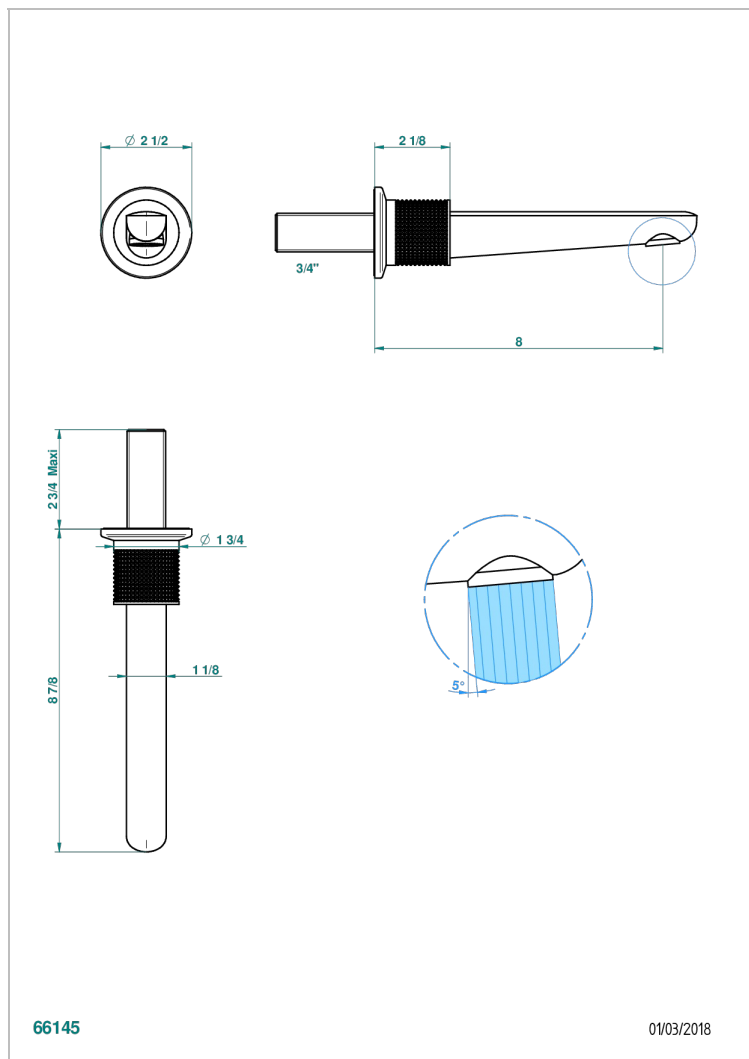

SYSTEM DIAMOND METAL WITH LEVER

G9D-42GB

Wall mounted bath spout, without T junction

THG[®]
PARIS

CARACTERÍSTICAS

- System Diamond Metal with lever
- Wall mounted bath spout, without T junction

ACABADOS DISPONIBLES

Bronce claro - D01
Cerámica negra mate - D30
Cobre viejo mate - H07
Cromo - A02
Cromo mate - C02
Dorado - F01

Dorado mate - F07
Dorado pálido - F30
Dorado pálido mate (sin barniz) - F31
Níquel - B01
Níquel mate - C01
Níquel viejo - H28