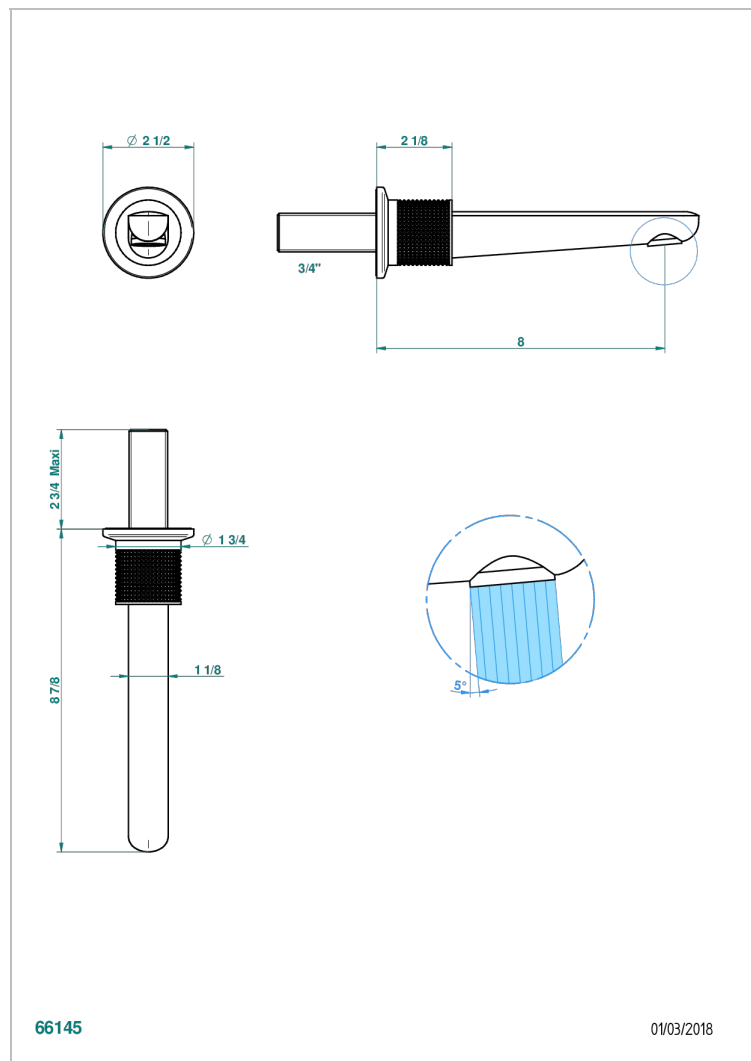

SYSTEM DIAMOND METAL WITH LEVER HANDLES

G9D-42GB

Bath spout, wall mounted

CHARACTERISTIC

- System Diamond Metal with lever handles
- Bath spout, wall mounted

AVAILABLE FINITIONS

Black ceram - D30
Blush PVD - H62
Brass color PVD - H49
Brown bronze color PVD - F33
Chrome polished - A02
Copper antique matt, coated - H07