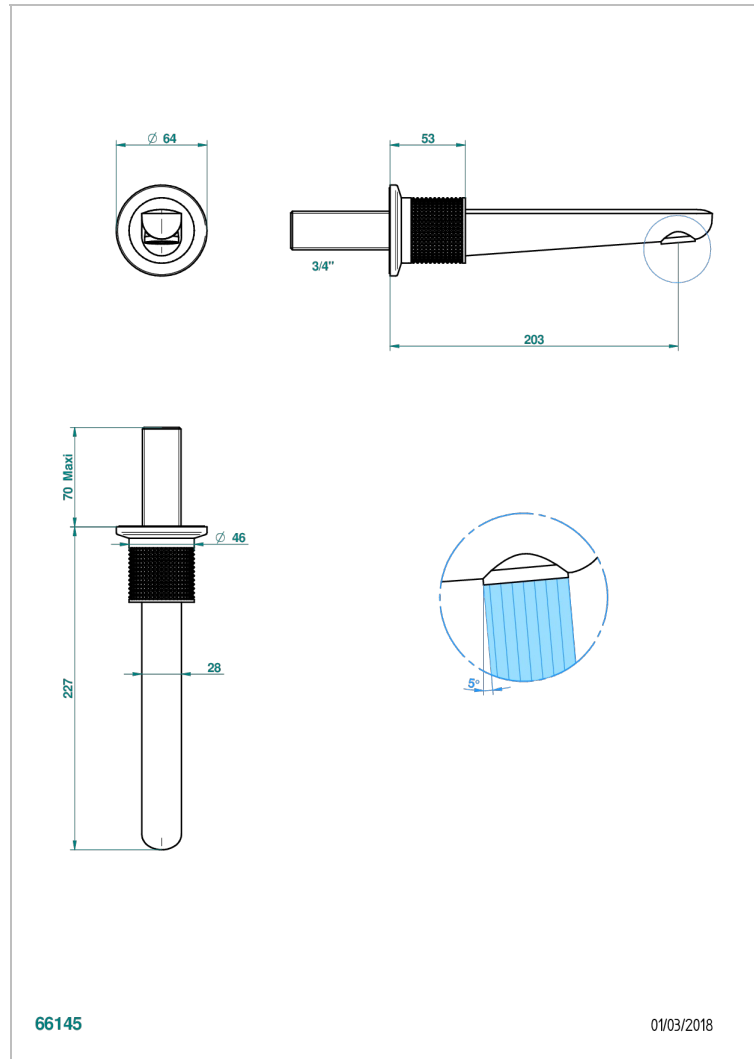

# SYSTEM DIAMOND METAL WITH LEVER

G9D-42GB

Wall mounted bath spout, without T junction

THG<sup>®</sup>  
PARIS

## CARACTERÍSTICAS

- System Diamond Metal with lever
- Wall mounted bath spout, without T junction