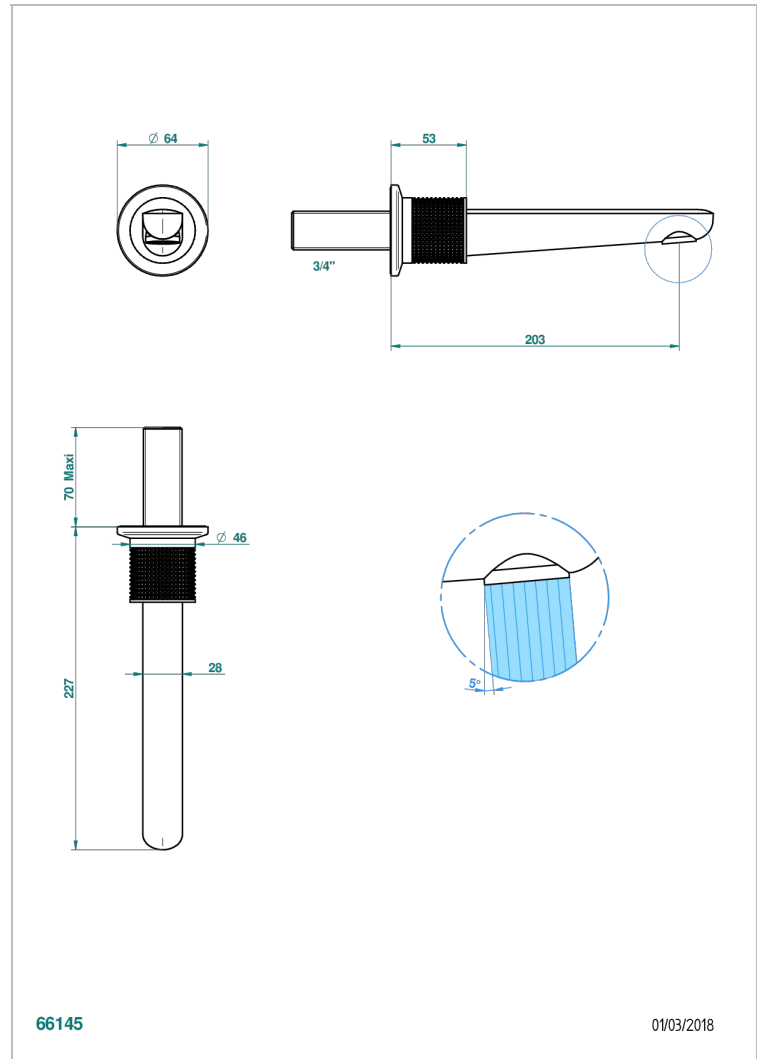

SYSTEM DIAMOND METAL

G9C-42GB

Wall mounted bath spout, without T junction

THG[®]
PARIS

66145

01/03/2018

CARACTERÍSTICAS

- System Diamond Metal
- Wall mounted bath spout, without T junction