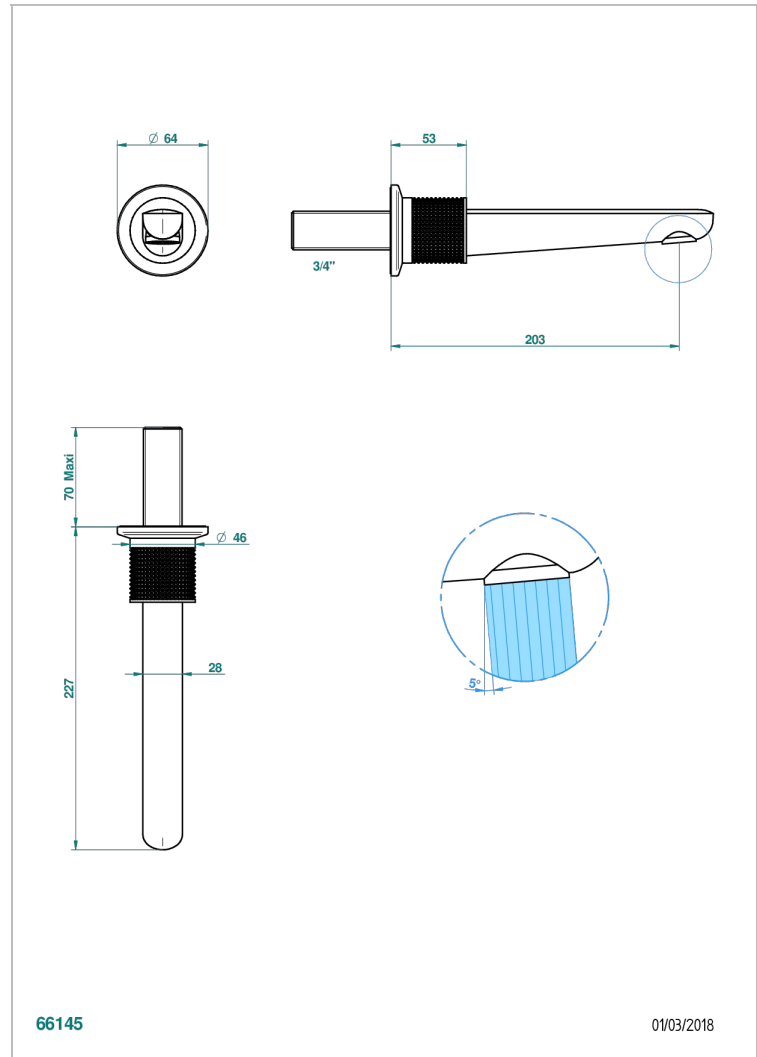

# SYSTEM DIAMOND METAL

G9C-42GB

Bath spout, wall mounted

THG<sup>®</sup>  
PARIS

## CHARACTERISTIC

- System Diamond Metal
- Bath spout, wall mounted