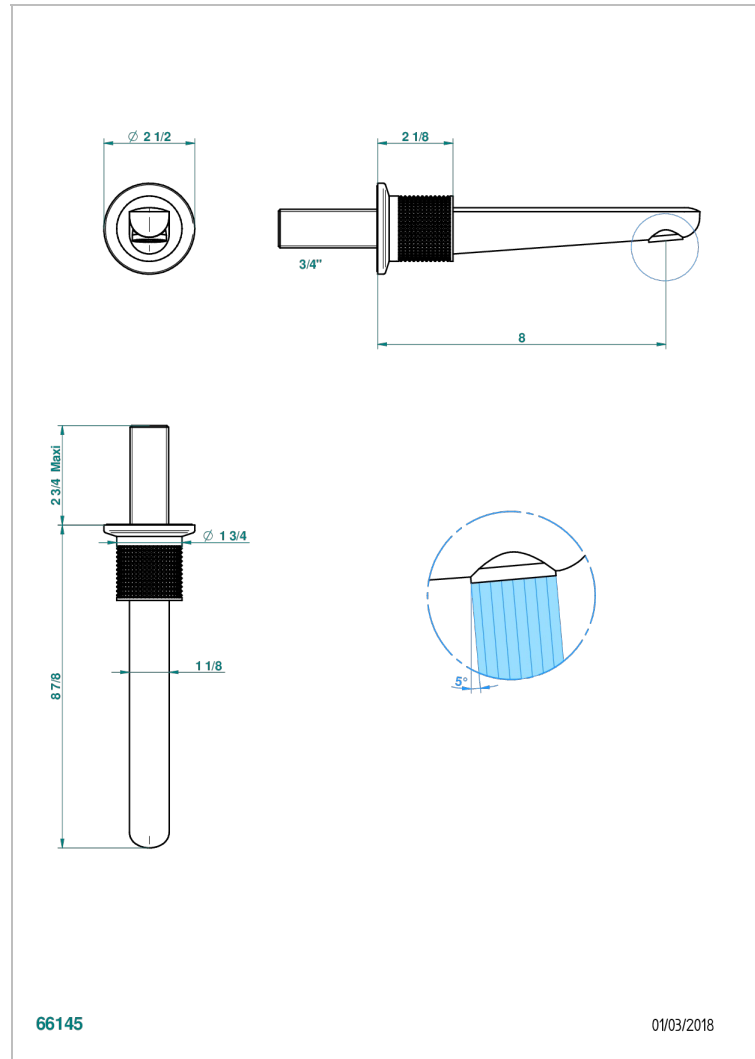

SYSTEM DIAMOND METAL

G9C-42GB

Wall mounted bath spout, without T junction

THG[®]
PARIS

CARACTERÍSTICAS

- System Diamond Metal
- Wall mounted bath spout, without T junction

ACABADOS DISPONIBLES

Bronce claro - D01
Cerámica negra mate - D30
Cobre viejo mate - H07
Cromo - A02
Cromo mate - C02
Dorado - F01