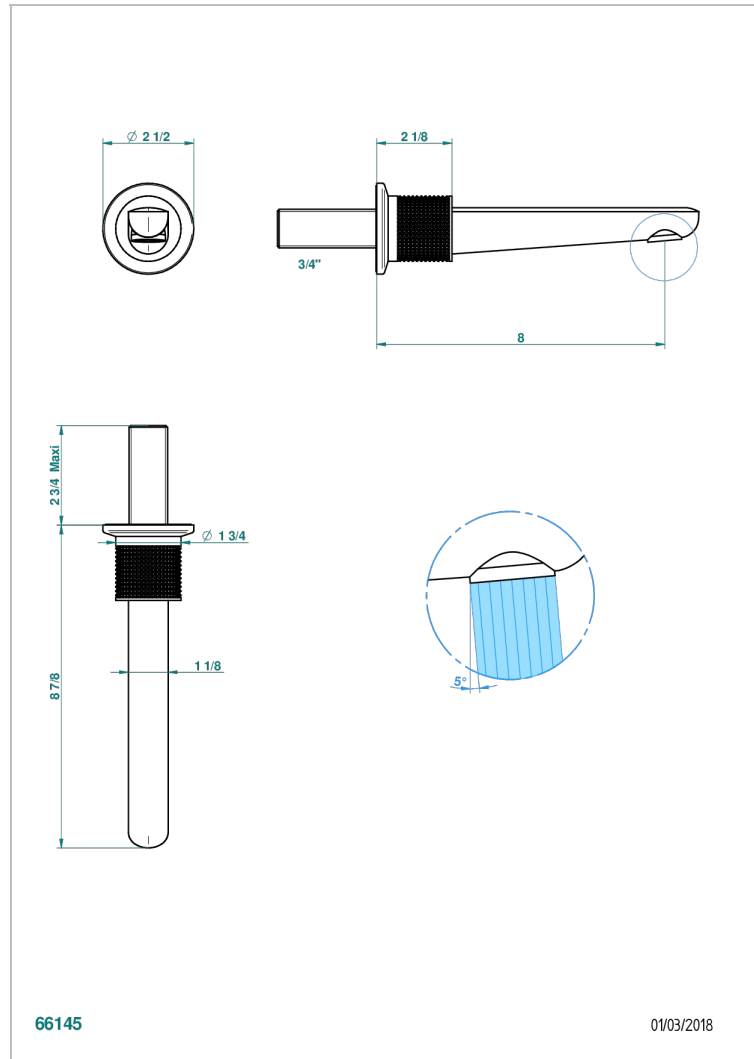

# SYSTEM DIAMOND METAL

G9C-42GB

Bath spout, wall mounted

THG<sup>®</sup>  
PARIS

## CHARACTERISTIC

- System Diamond Metal
- Bath spout, wall mounted