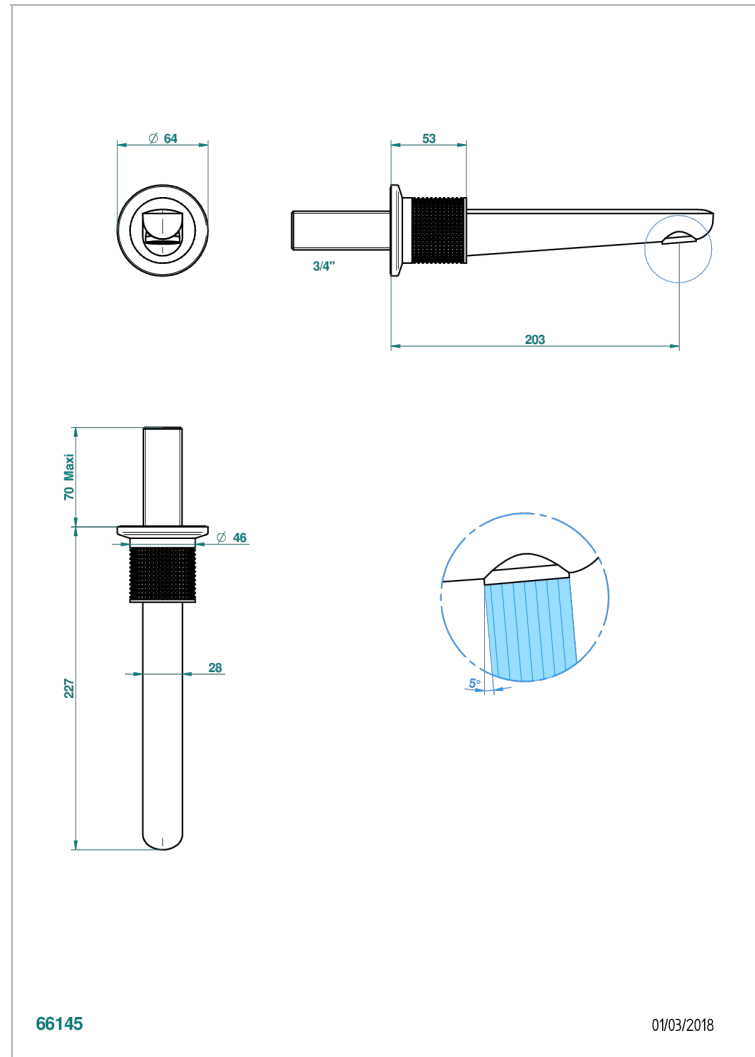

SYSTEM DIAMOND METAL

G9C-42GB

Wall mounted bath spout, without T junction

THG[®]
PARIS

66145

01/03/2018

CARACTERÍSTICAS

- System Diamond Metal
- Wall mounted bath spout, without T junction