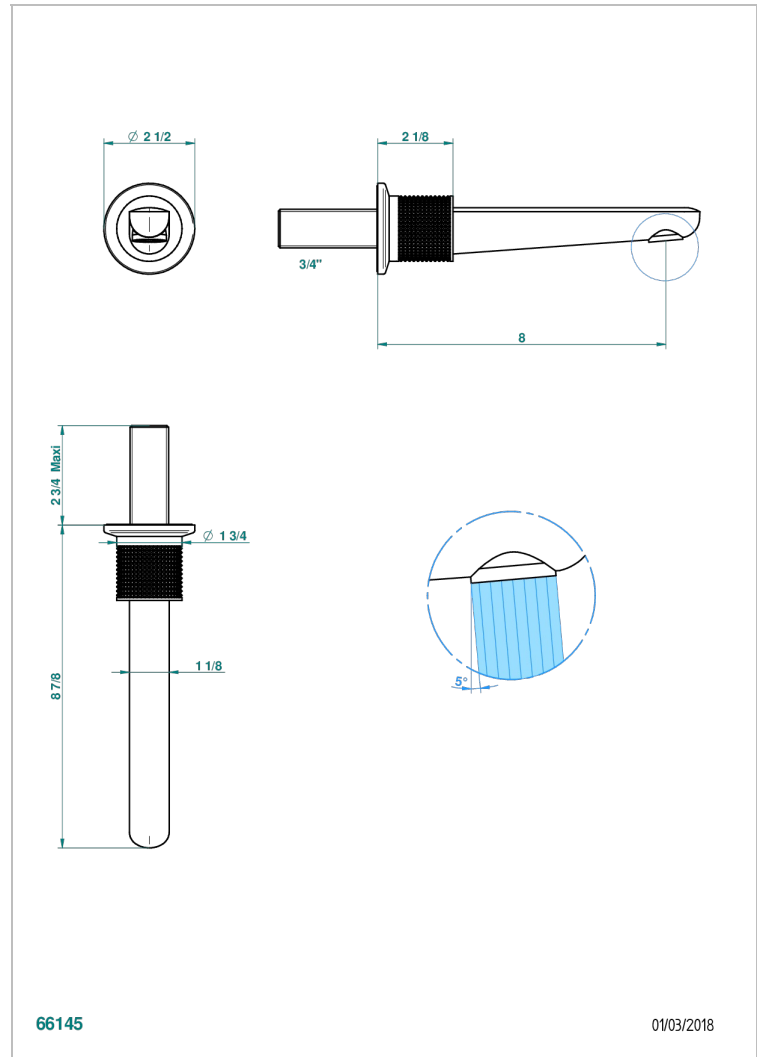

SYSTEM DIAMOND METAL

G9C-42GB

Wall mounted bath spout, without T junction

THG[®]
PARIS

CARACTERÍSTICAS

- System Diamond Metal
- Wall mounted bath spout, without T junction

ACABADOS DISPONIBLES

Bronce claro - D01
Cerámica negra mate - D30
Cobre viejo mate - H07
Cromo - A02
Cromo mate - C02
Dorado - F01

Dorado mate - F07
Dorado pálido - F30
Dorado pálido mate (sin barniz) - F31
Níquel - B01
Níquel mate - C01
Níquel viejo - H28

Polished chrome with gold inlay - GA1
Pvd blush - H62
Pvd blush mate - H60
Pvd color latón - H49
Pvd color latón mate - H50
Pvd color níquel - H55