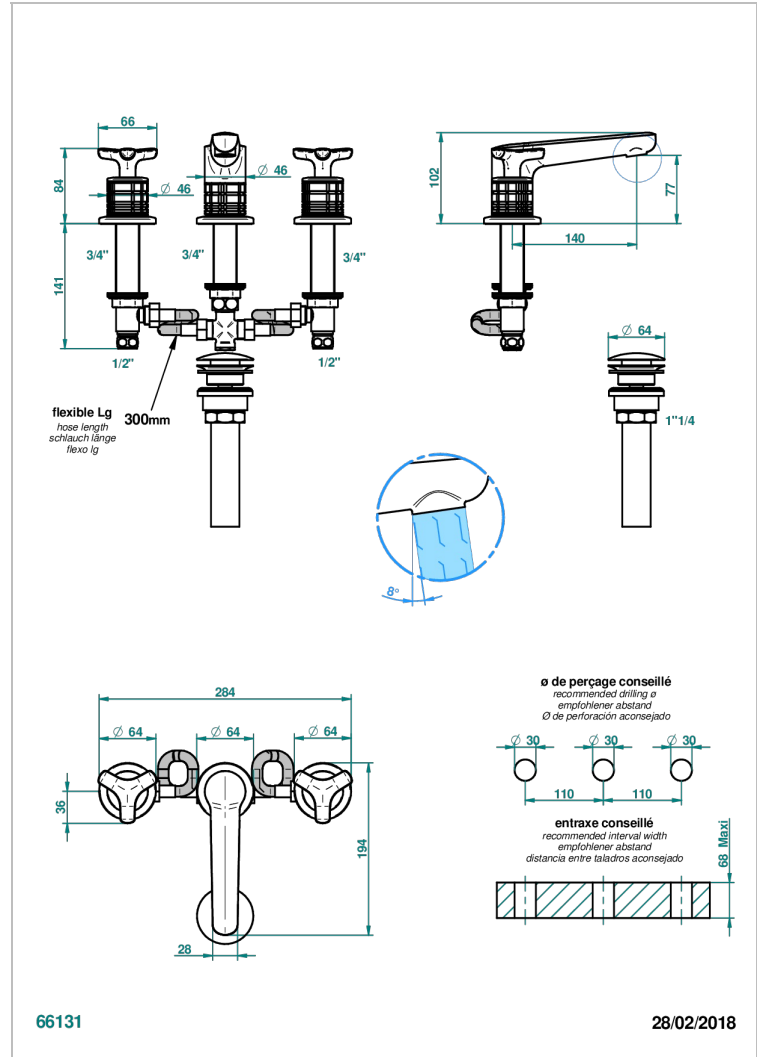

SYSTEM CRYSTAL

G9J-151M/US

Rim mounted 3-hole basin mixer with waste for marble

CARACTERÍSTICAS

- System Crystal
- Rim mounted 3-hole basin mixer with waste for marble

ACABADOS DISPONIBLES

Bronce claro - D01
Cerámica negra mate - D30
Cobre viejo mate - H07
Cromo - A02
Cromo mate - C02
Dorado - F01