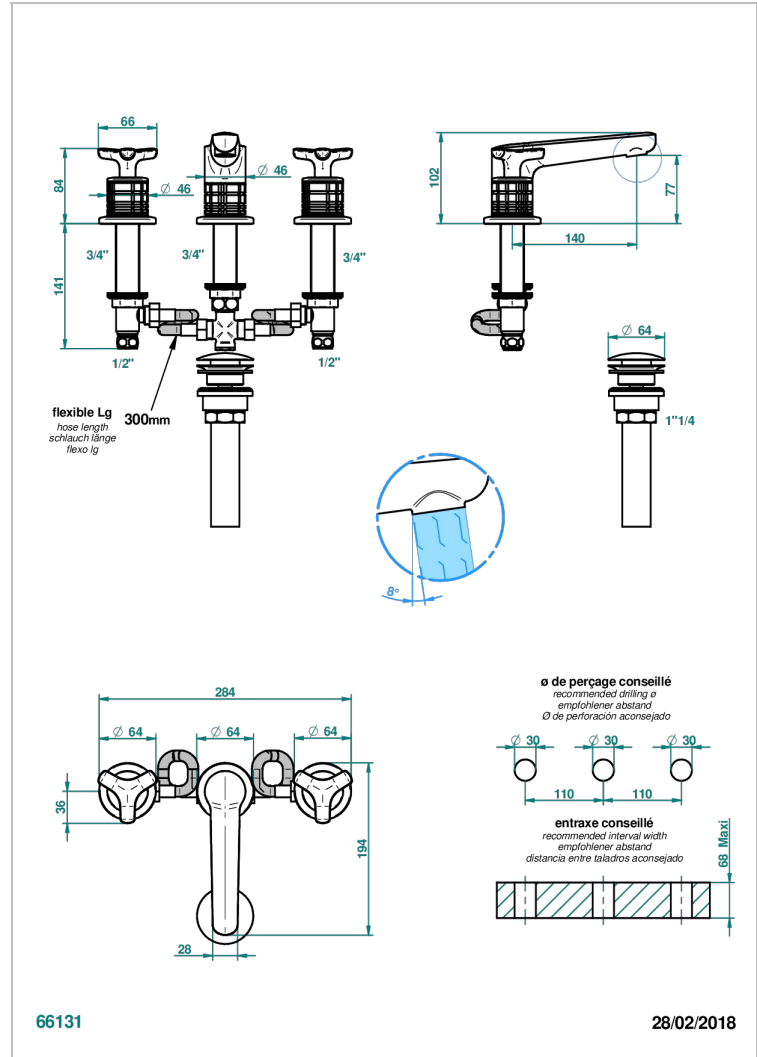

# SYSTEM CRYSTAL

G9J-151M/US

THG<sup>®</sup>  
PARIS

Widespread lavatory set with drain for 1 1/4" + countertop

## CHARACTERISTIC

- System Crystal
- Widespread lavatory set with drain for 1 1/4" + countertop