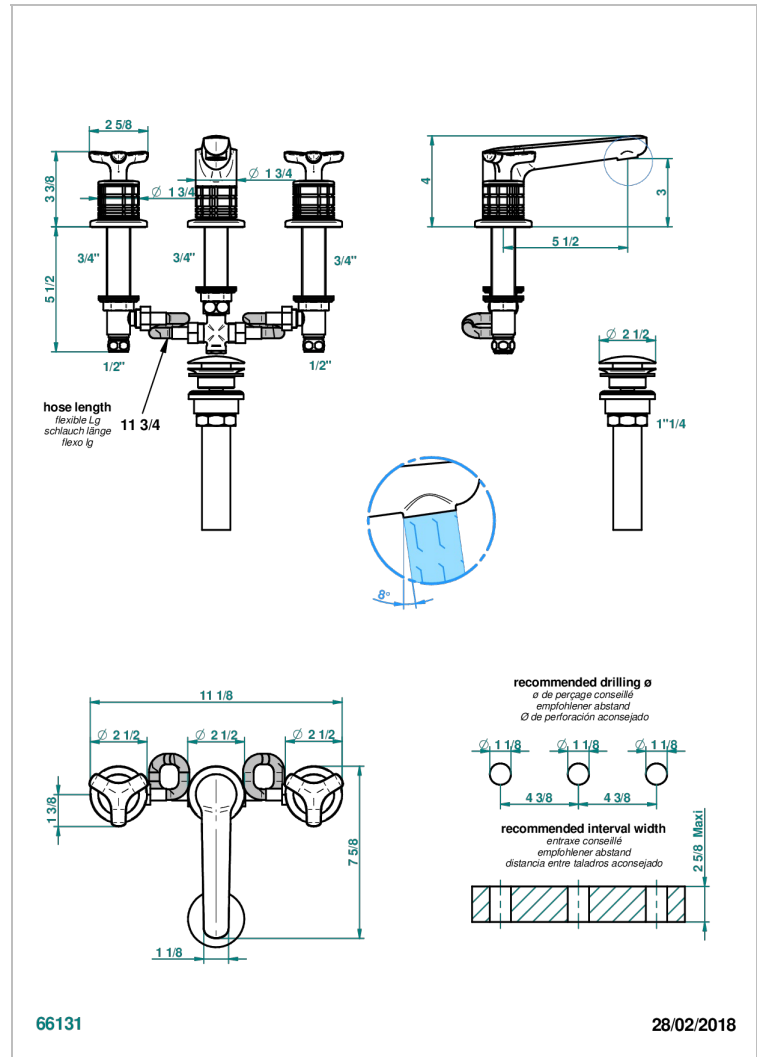

# SYSTEM CRYSTAL

G9J-151M/US

Rim mounted 3-hole basin mixer with waste for marble

THG<sup>®</sup>  
PARIS

## CARACTERÍSTICAS

- System Crystal
- Rim mounted 3-hole basin mixer with waste for marble