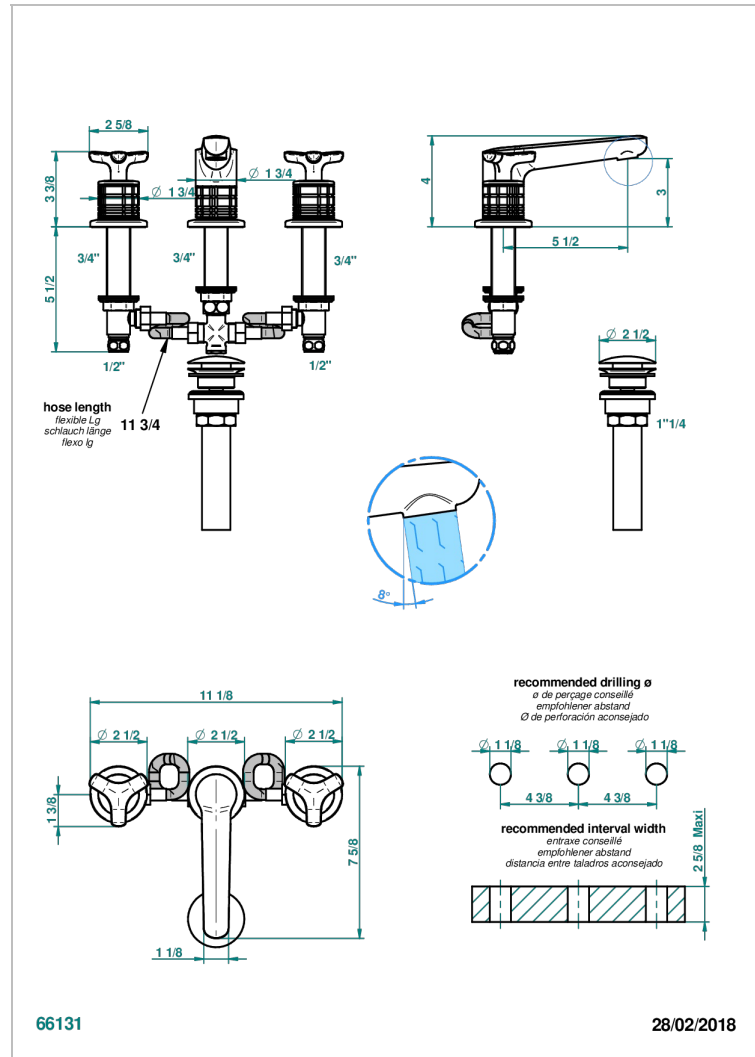

# SYSTEM CRYSTAL

G9J-151M/US

THG  
PARIS

Widespread lavatory set with drain for 1 1/4" + countertop

## CHARACTERISTIC

- System Crystal
- Widespread lavatory set with drain for 1 1/4" + countertop