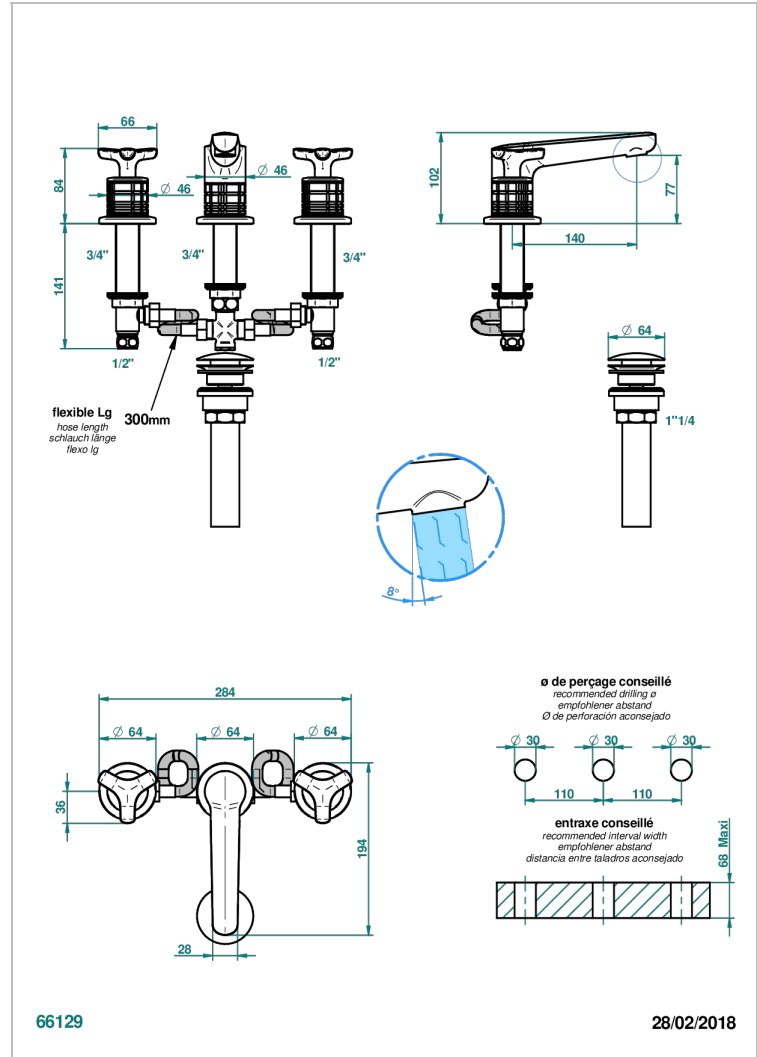

# SYSTEM SQUARED METAL

G9E-151M/US

Rim mounted 3-hole basin mixer with waste for marble

## CARACTERÍSTICAS

- System Squared Metal
- Rim mounted 3-hole basin mixer with waste for marble