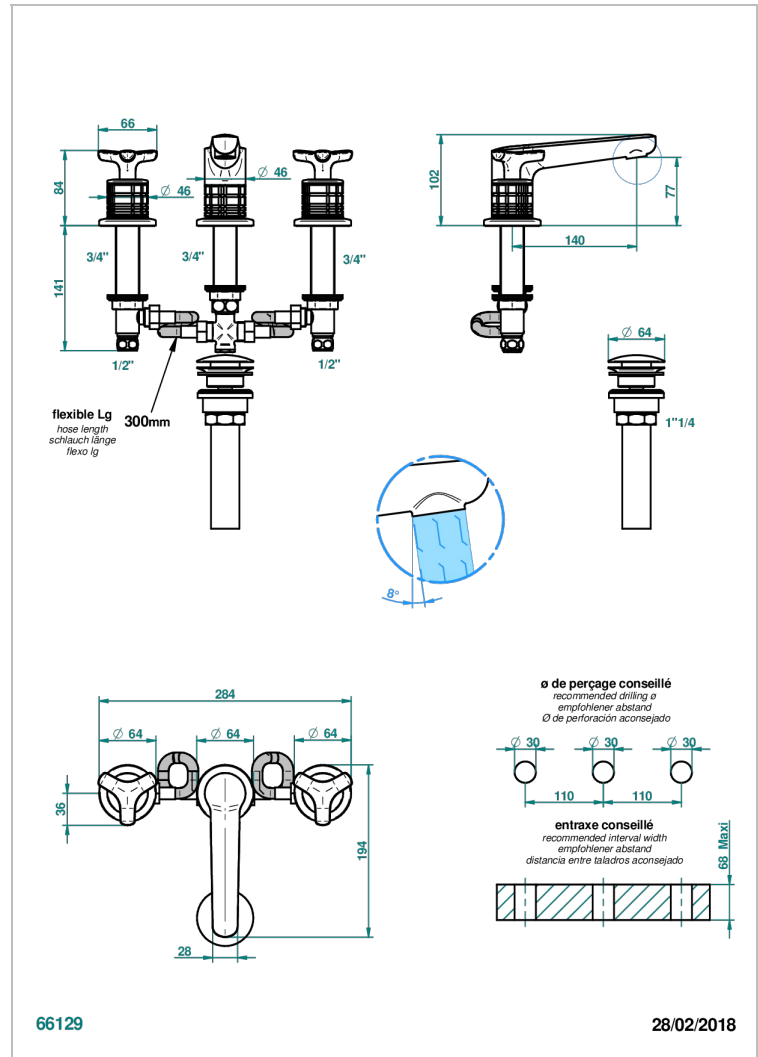

SYSTEM SQUARED METAL

G9E-151M/US

THG[®]
PARIS

Widespread lavatory set with drain for 1 1/4" + countertop

CHARACTERISTIC

- System Squared Metal
- Widespread lavatory set with drain for 1 1/4" + countertop

AVAILABLE FINITIONS