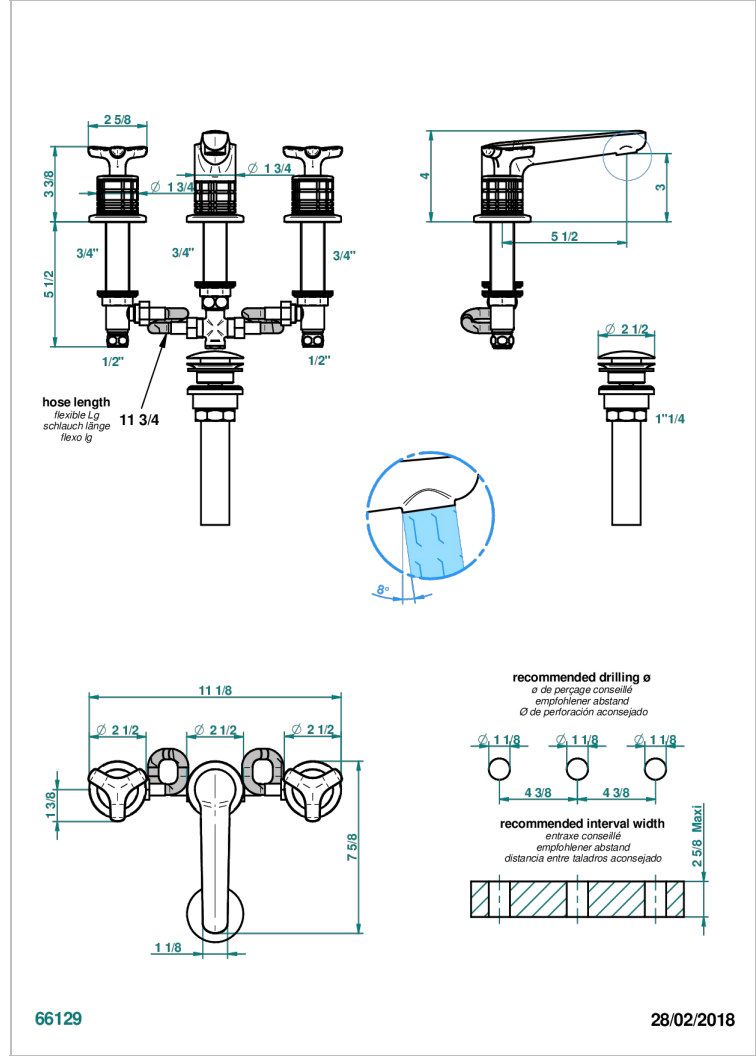

SYSTEM SQUARED METAL

G9E-151M/US

Rim mounted 3-hole basin mixer with waste for marble

CARACTERÍSTICAS

- System Squared Metal
- Rim mounted 3-hole basin mixer with waste for marble

ACABADOS DISPONIBLES

Bronce claro - D01
Cerámica negra mate - D30
Cobre viejo mate - H07
Cromo - A02
Cromo mate - C02
Dorado - F01

Dorado mate - F07
Dorado pálido - F30
Dorado pálido mate (sin barniz) - F31
Níquel - B01
Níquel mate - C01
Níquel viejo - H28

Polished chrome with gold inlay - GA1
Pvd blush - H62
Pvd blush mate - H60
Pvd color latón - H49
Pvd color latón mate - H50
Pvd color níquel - H55