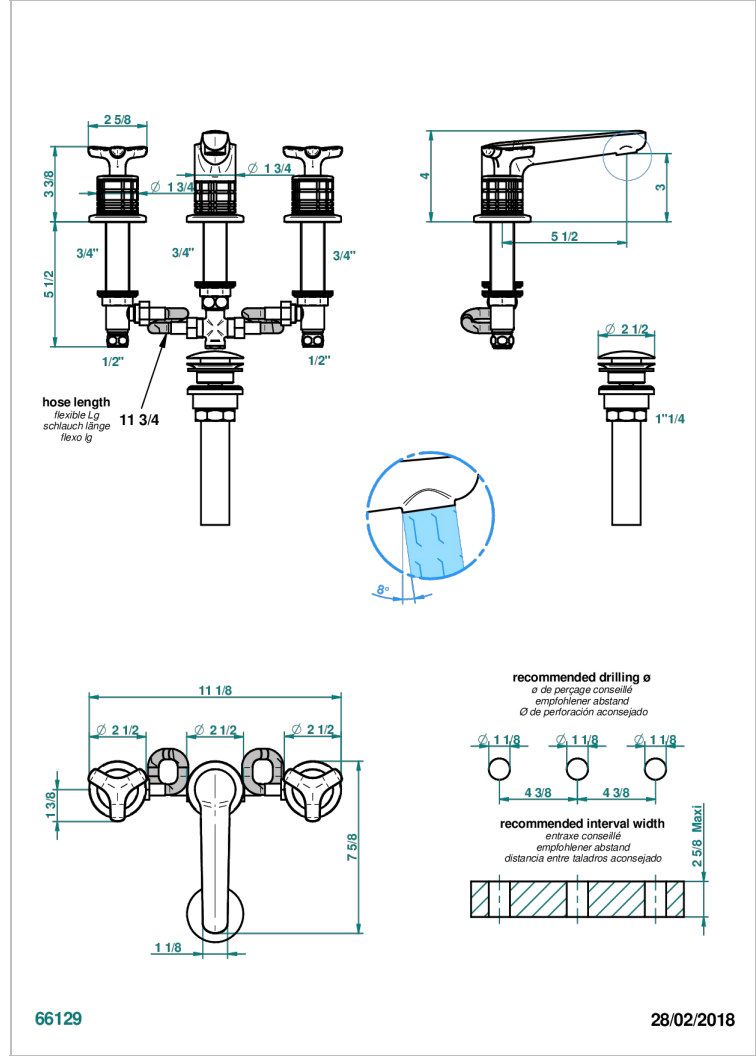

# SYSTEM SQUARED METAL

G9E-151M/US

Widespread lavatory set with drain for 1 1/4" + countertop

## CHARACTERISTIC

- System Squared Metal
- Widespread lavatory set with drain for 1 1/4" + countertop