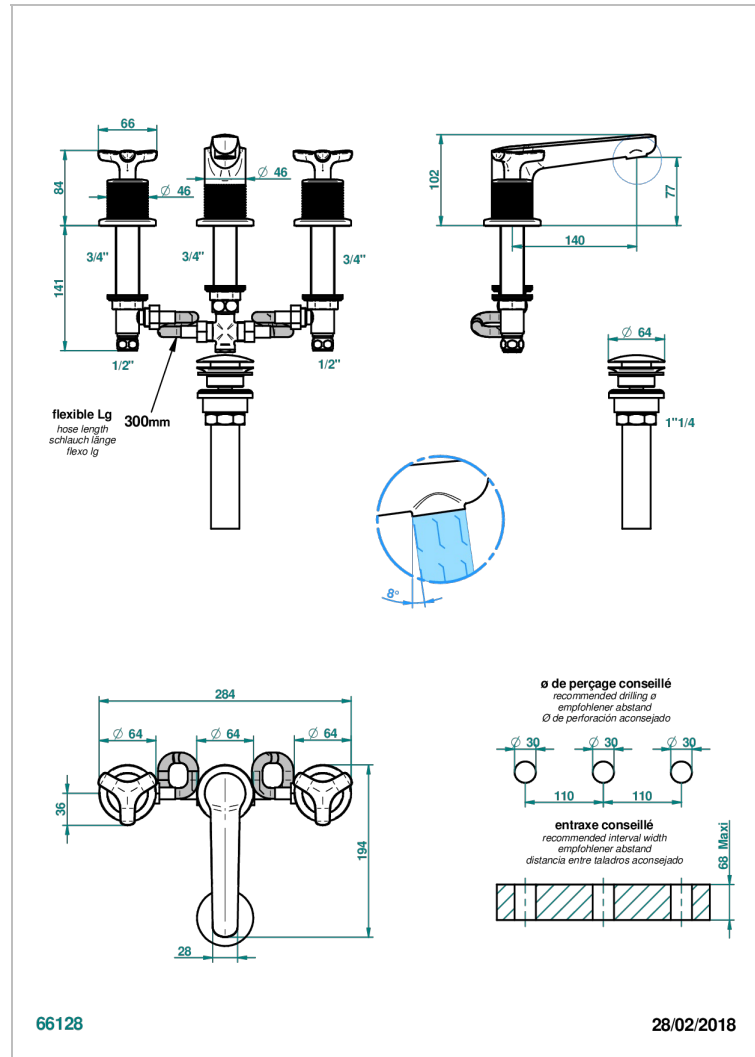

SYSTEM DIAMOND METAL

G9C-151M/US

Rim mounted 3-hole basin mixer with waste for marble

THG[®]
PARIS

CARACTERÍSTICAS

- System Diamond Metal
- Rim mounted 3-hole basin mixer with waste for marble

ACABADOS DISPONIBLES