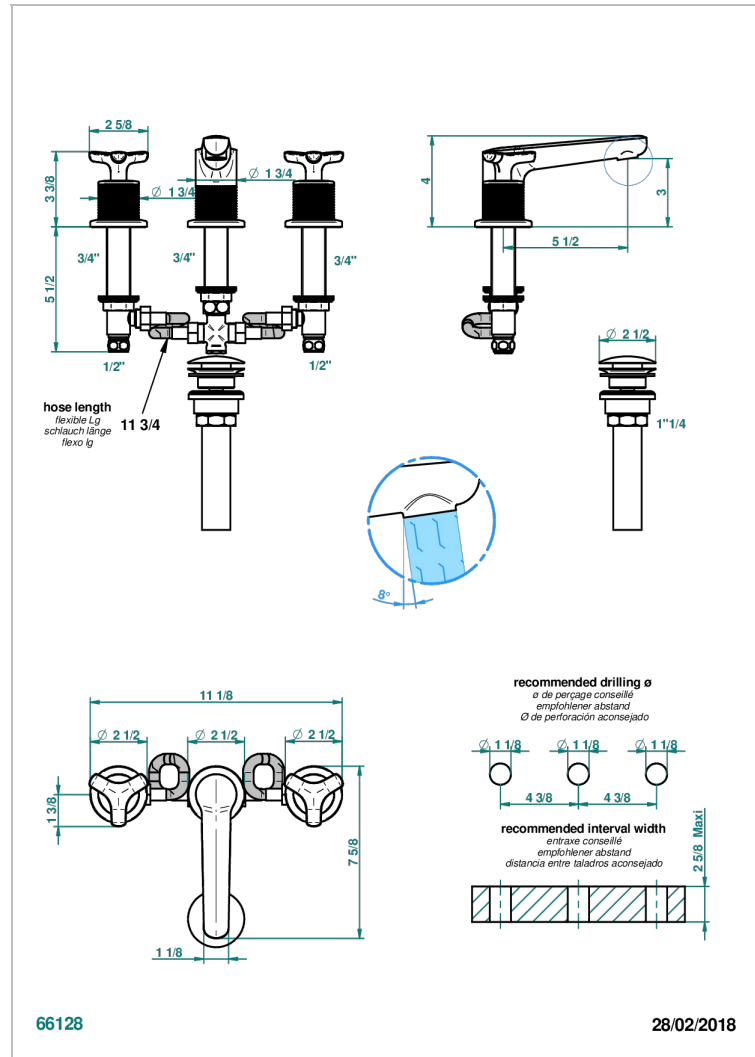

# SYSTEM DIAMOND METAL

G9C-151M/US

Rim mounted 3-hole basin mixer with waste for marble

THG<sup>®</sup>  
PARIS

## CARACTERÍSTICAS

- System Diamond Metal
- Rim mounted 3-hole basin mixer with waste for marble