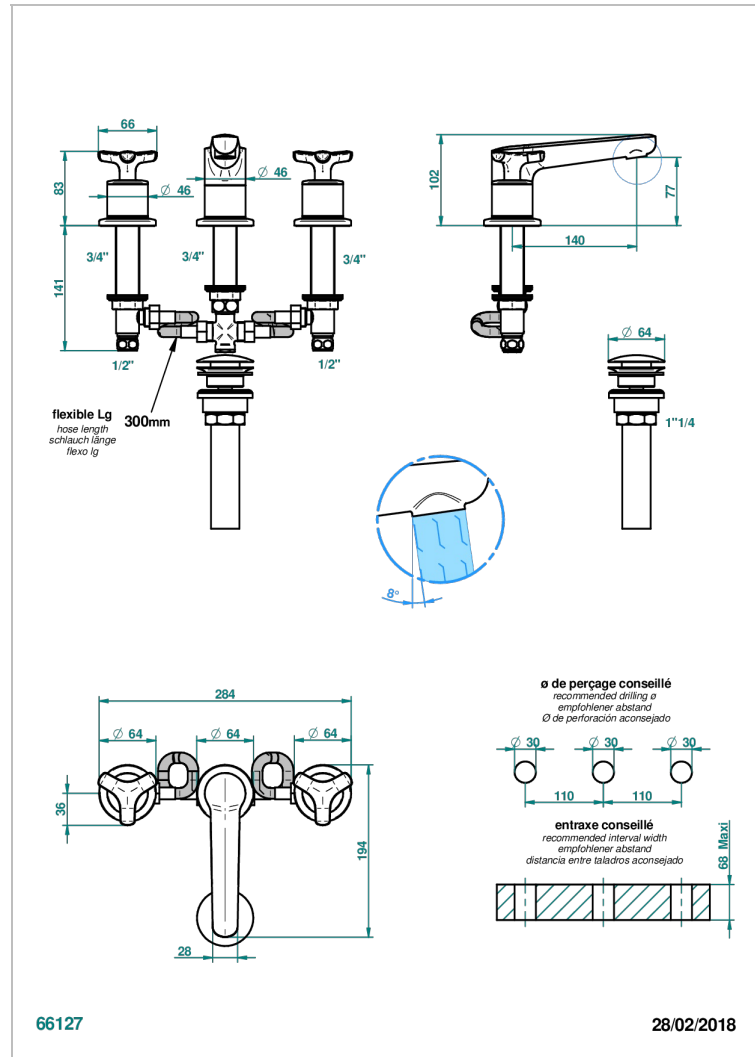

SYSTEM SMOOTH METAL

G9A-151M/US

Rim mounted 3-hole basin mixer with waste for marble

CARACTERÍSTICAS

- System Smooth Metal
- Rim mounted 3-hole basin mixer with waste for marble

ACABADOS DISPONIBLES

Bronce claro - D01
Cerámica negra mate - D30
Cobre viejo mate - H07
Cromo - A02
Cromo mate - C02
Dorado - F01