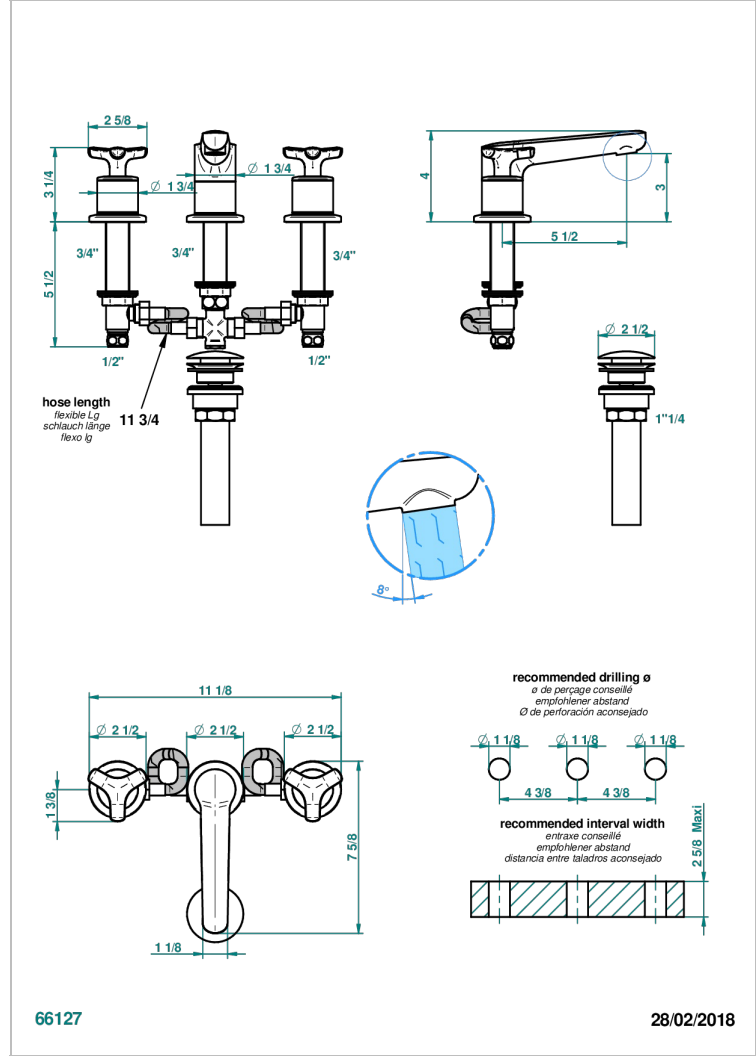

SYSTEM SMOOTH METAL

G9A-151M/US

Rim mounted 3-hole basin mixer with waste for marble

THG[®]
PARIS

CARACTERÍSTICAS

- System Smooth Metal
- Rim mounted 3-hole basin mixer with waste for marble

ACABADOS DISPONIBLES