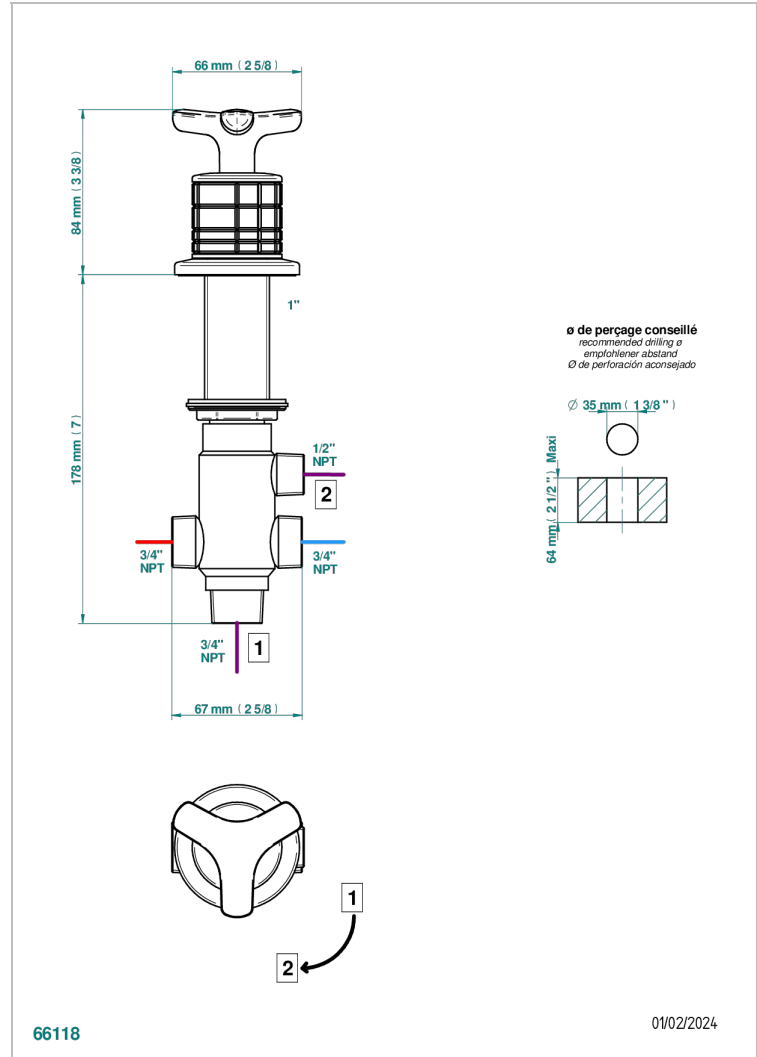

# SYSTEM CRYSTAL

G9J-50/4/VG

Rim mounted 4 way diverter : 2 inlets and 2 outlets

## CHARACTERISTIC

- System Crystal
- Rim mounted 4 way diverter : 2 inlets and 2 outlets