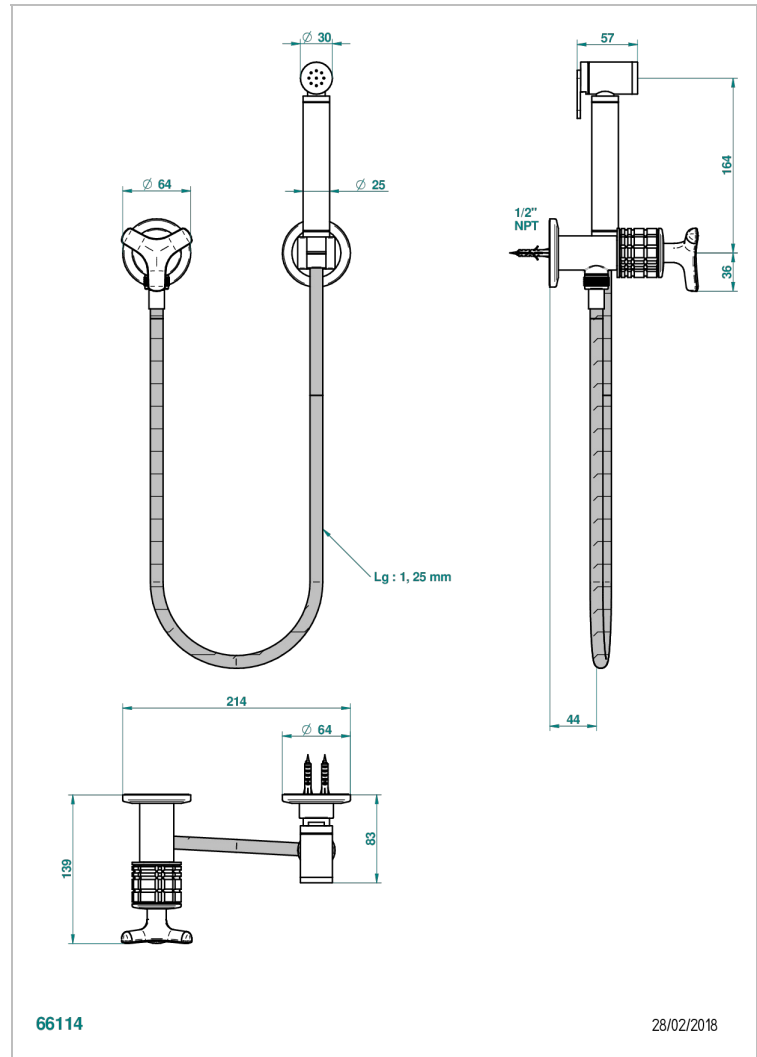

# SYSTEM CRYSTAL

G9J-5840/8US

Handheld spray bidet with hose, elbow and hook

## CHARACTERISTIC

- System Crystal
- Handheld spray bidet with hose, elbow and hook

## AVAILABLE FINITIONS

- Chrome polished - A02
- Gold polished - F01
- Nickel polished - B01