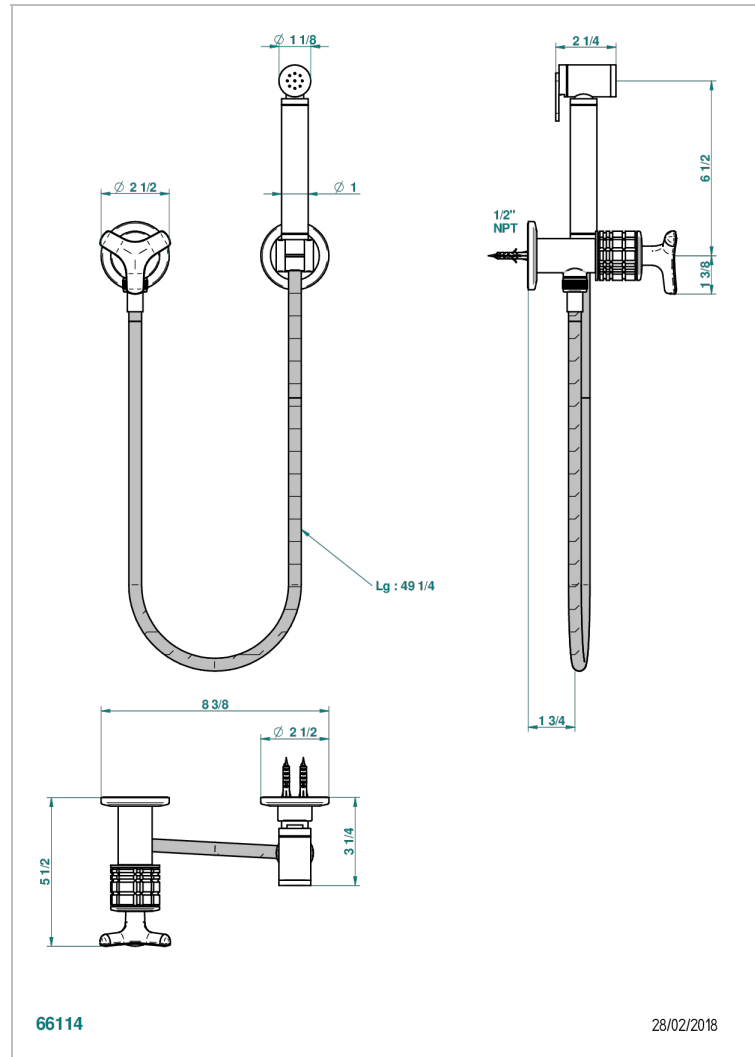

SYSTEM CRYSTAL

G9J-5840/8US

Handheld spray bidet with hose, elbow and hook

CHARACTERISTIC

- System Crystal
- Handheld spray bidet with hose, elbow and hook

AVAILABLE FINITIONS

- Chrome polished - A02
- Gold polished - F01
- Nickel polished - B01